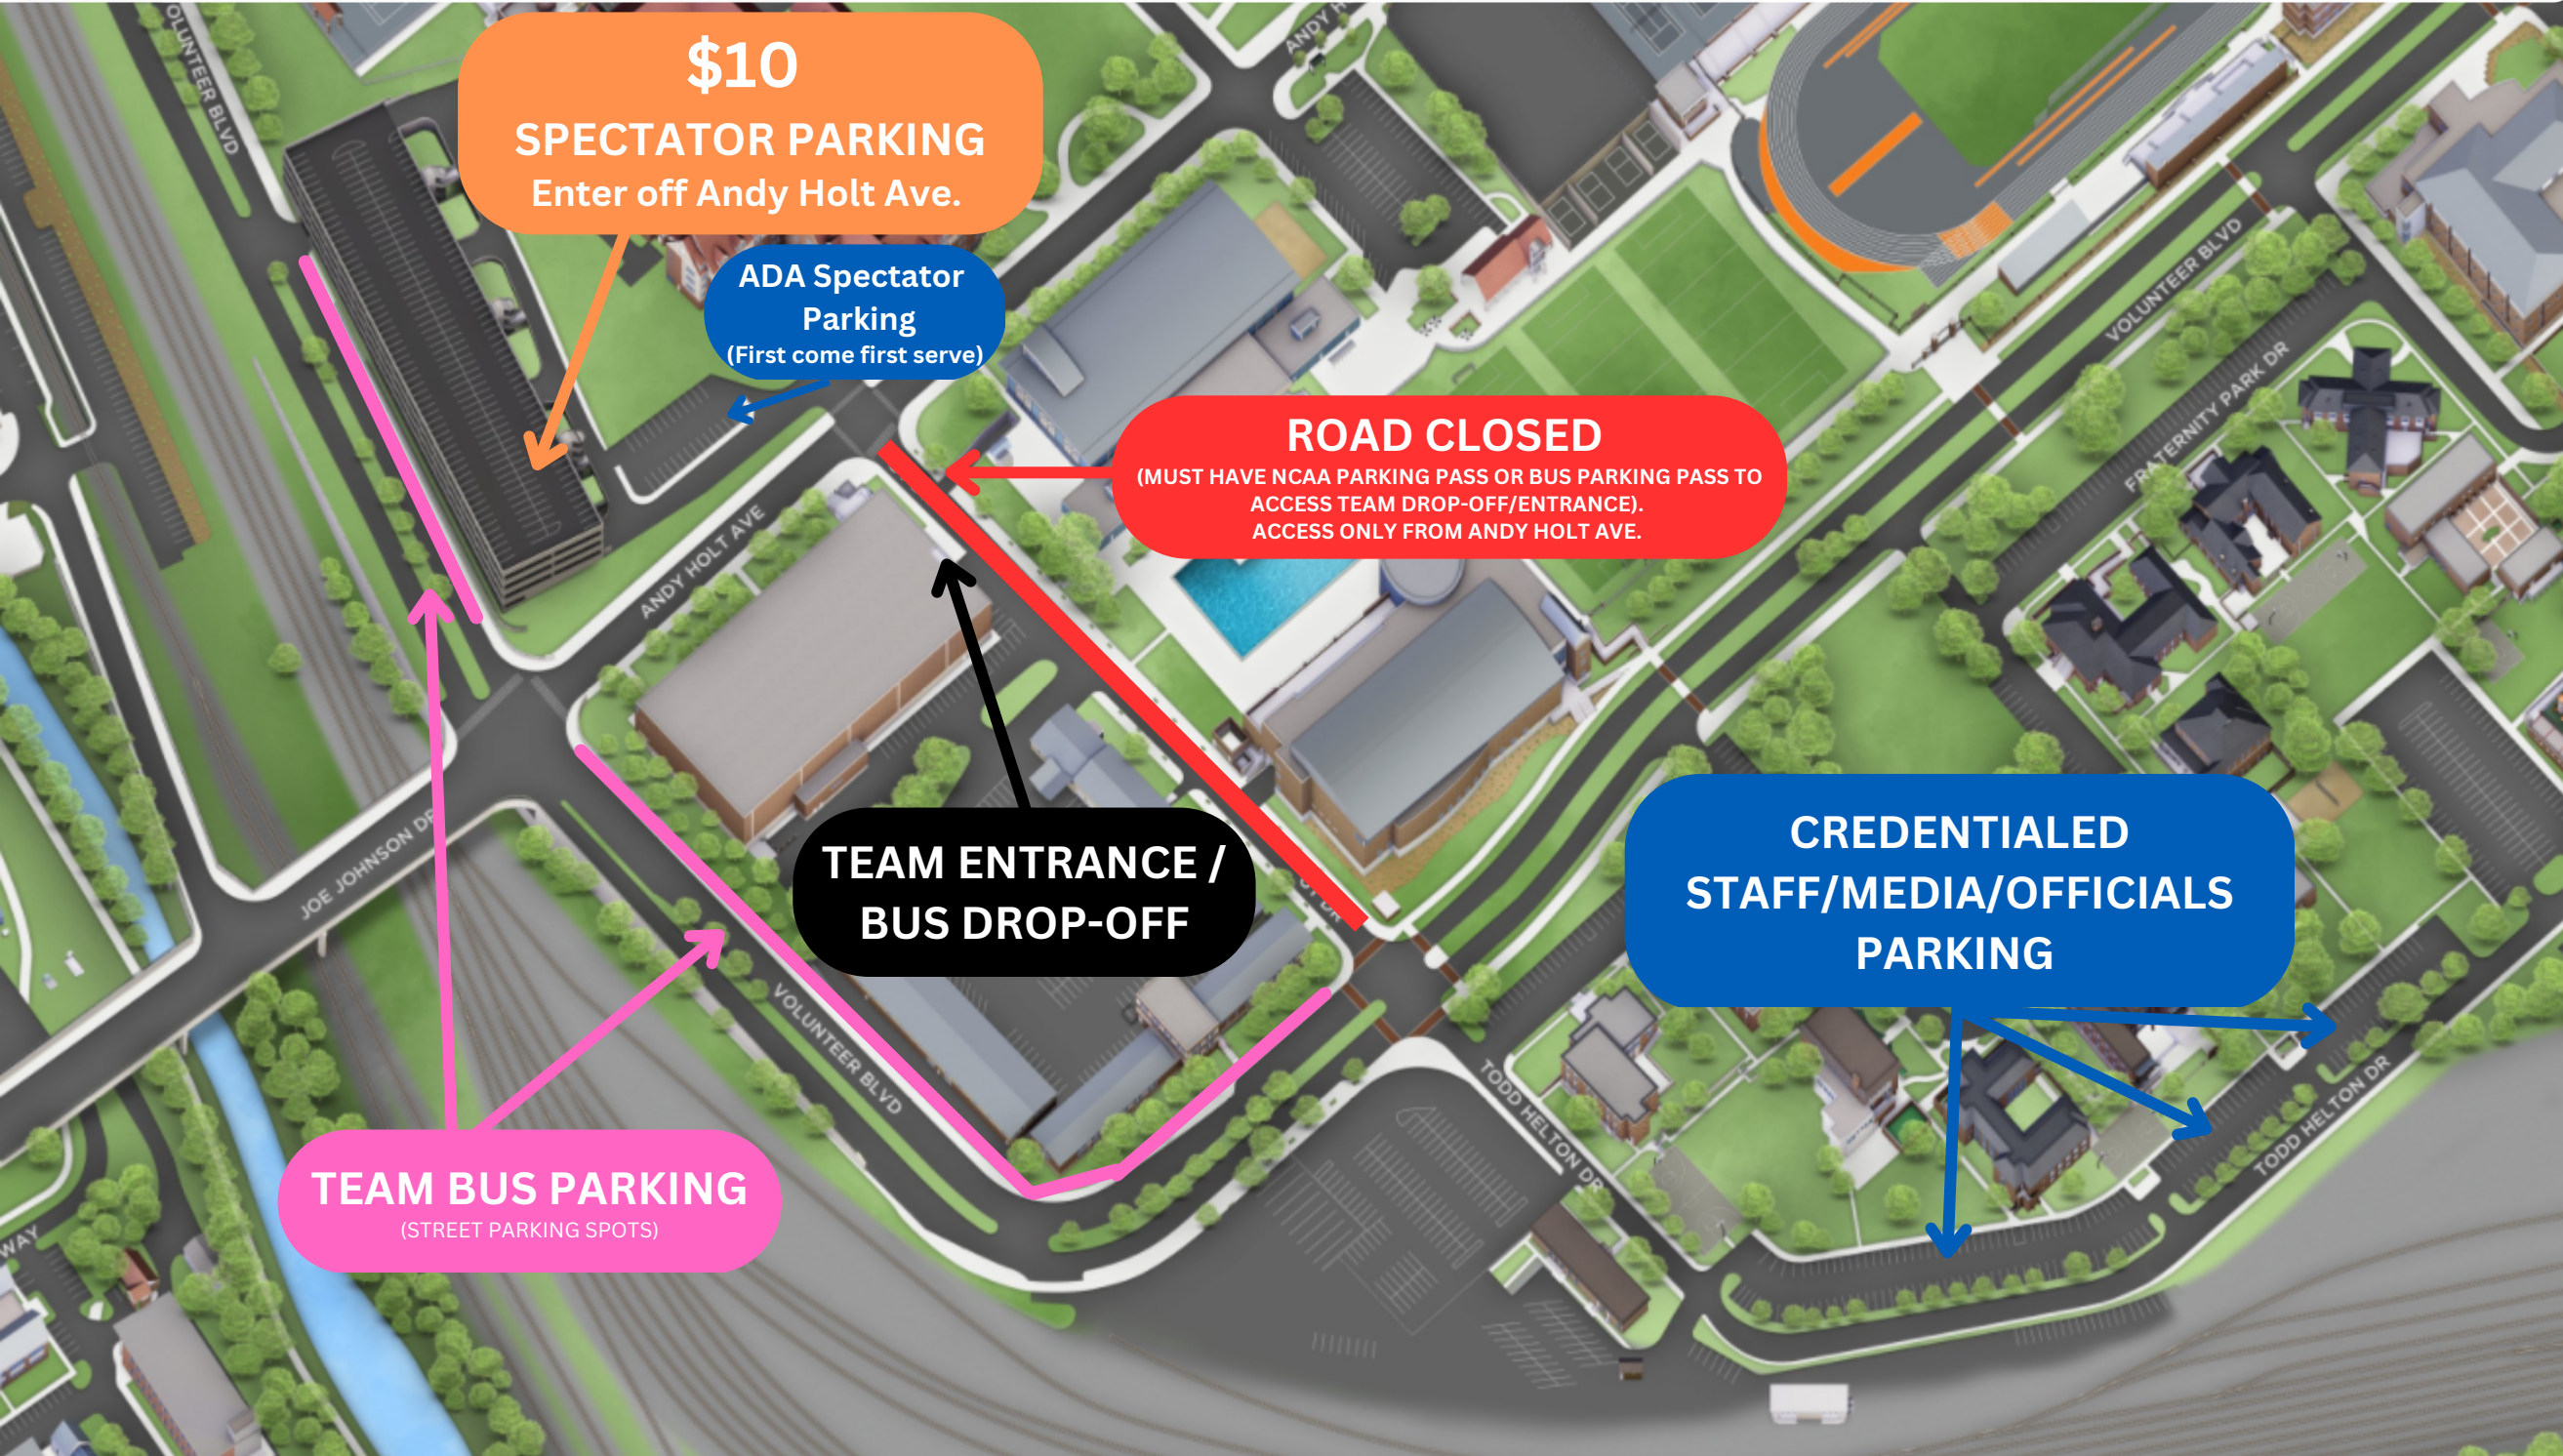

CHAMPIONSHIP PARKING MAP

\$10
SPECTATOR PARKING
Enter off Andy Holt Ave.

**ADA Spectator
Parking**
(First come first serve)

ROAD CLOSED
(MUST HAVE NCAA PARKING PASS OR BUS PARKING PASS TO
ACCESS TEAM DROP-OFF/ENTRANCE).
ACCESS ONLY FROM ANDY HOLT AVE.

**TEAM ENTRANCE /
BUS DROP-OFF**

TEAM BUS PARKING
(STREET PARKING SPOTS)

**CREDENTIALED
STAFF/MEDIA/OFFICIALS
PARKING**