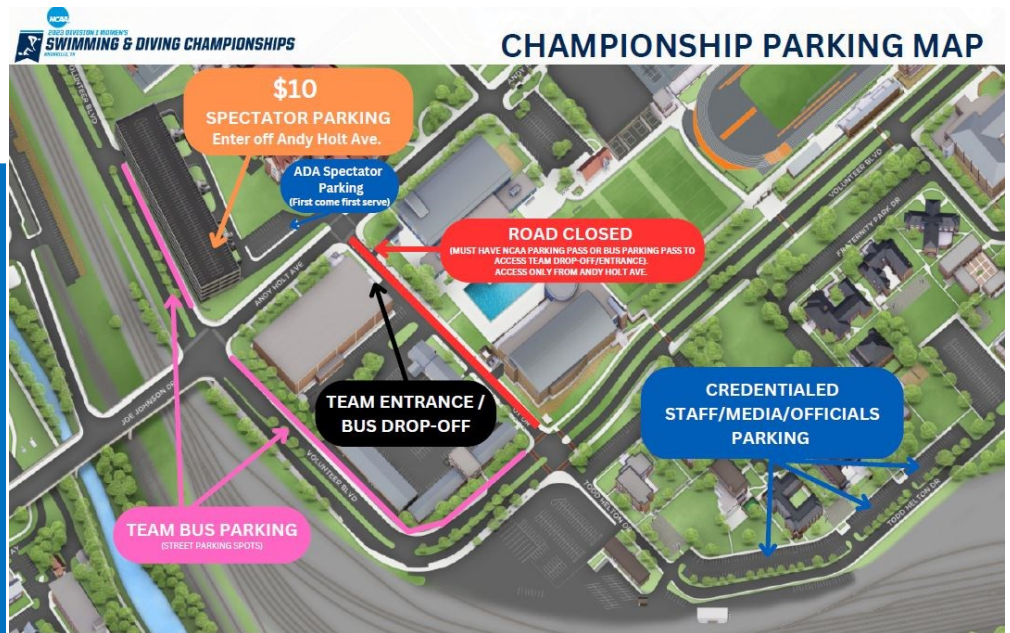

Special Edition Mar 17-20

NCAA Swimming & Diving National Championships UT Drive CLOSED

- Alan Jones Aquatic Center - March 12-18
- Only team buses & UT Fleet traffic allowed on UT Dr
- $10 Spectator parking at G7—Andy Holt Ave & Volunteer Blvd

Professional Soccer will be playing at UT Regal Stadium
One Knoxville vs. Lexington

Home Opener

- Sat Mar 18 @7pm
- Website for tickets: www.oneknoxsc.com/tickets
- Parking at Stephenson Dr
- $5.00 credit cards ONLY