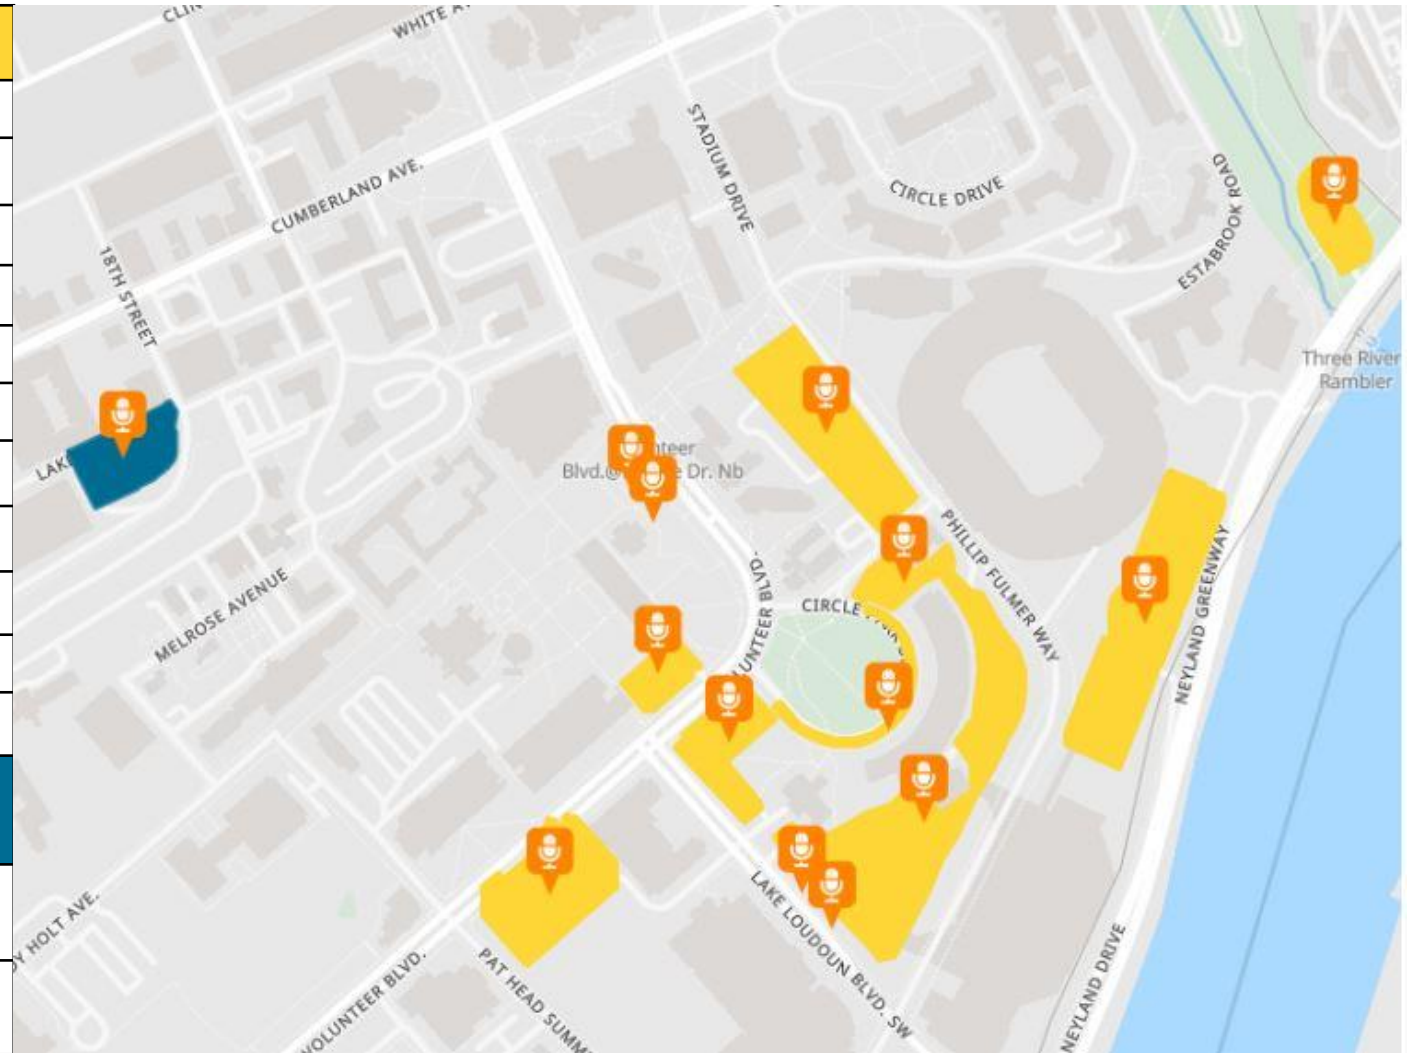

**Special Event NEW parking rate=\$15.00
EXACT CHANGE ONLY**

Luke Bryan Concert 7:00pm Parking lots close to arena open at 4:00pm

\$15.00	Location
G10	Neyland Stadium Garage
G4 and G3	Andy Holt Tower Garage-off Lake Loudoun
G5/30	Top level @ Andy Holt Tower
C8	Corner of Lake Loudoun Blvd & Volunteer Blvd
S9A	Lot next to Art & Architecture
Circle Park	Near Torchbearer
30A	Off Circle Park near Old Speech and Hearing
S9	Student Union across from Neyland Stadium
G1 & G2	McClung Tower garage
S7	Staff lot across from Wayne Basler Boathouse
G16	Volunteer Blvd Garage at Pat Head Summitt St
FREE Parking	Location
Ag Campus	CF, S65/66, C4 lots – FREE Shuttle starts at 5:30pm
G17	Terrace Ave garage – 10 minute walk to arena

Concert Parking on the Ag Campus

5:30pm – FREE accessible Shuttle begins from River Dr