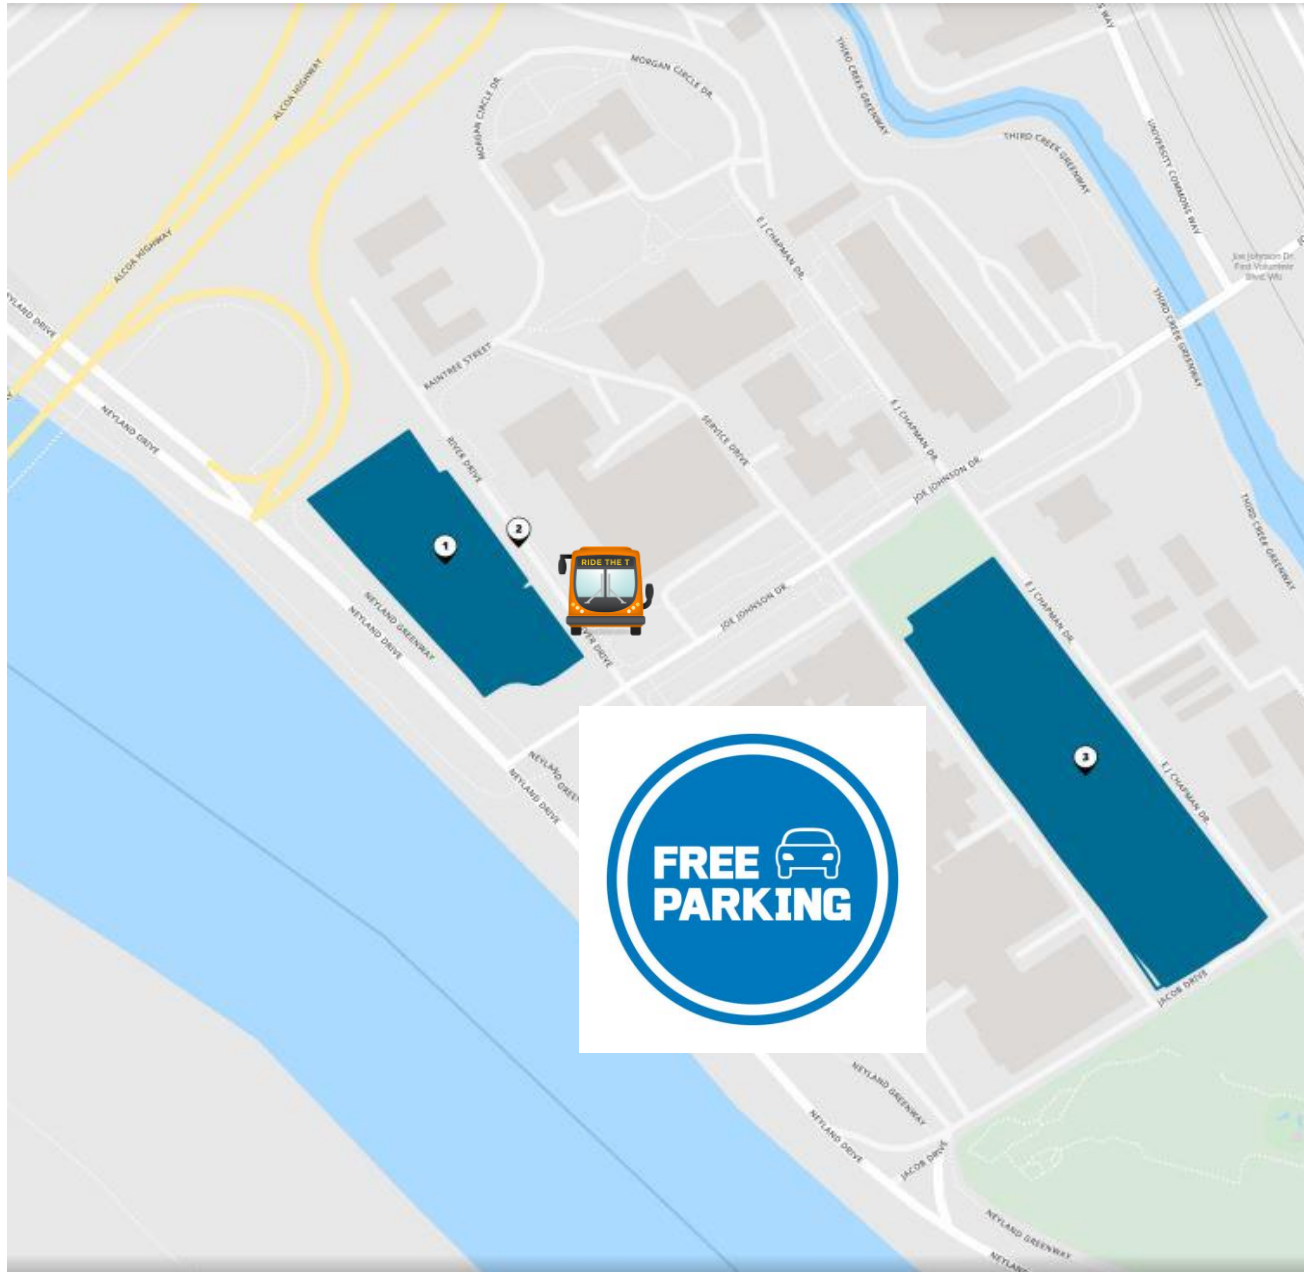

**Special Event NEW parking rate=\$15.00
EXACT CHANGE ONLY**

Luke Bryan Concert 7:00pm Parking lots close to arena open at 4:00pm

\$15.00	Location
G10	Neyland Stadium Garage
G4 and G3	Andy Holt Tower Garage-off Lake Loudoun
G5/30	Top level @ Andy Holt Tower
C8	Corner of Lake Loudoun Blvd & Volunteer Blvd
S9A	Lot next to Art & Architecture
Circle Park	Near Torchbearer
30A	Off Circle Park near Old Speech and Hearing
S9	Student Union across from Neyland Stadium
G1 & G2	McClung Tower garage
S7	Staff lot across from Wayne Basler Boathouse
G16	Volunteer Blvd Garage at Pat Head Summitt St
FREE Parking	Location
Ag Campus	CF, S65/66, C4 lots – FREE Shuttle starts at 5:30pm
G17	Terrace Ave garage – 10 minute walk to arena

Concert Parking on the Ag Campus

5:30pm – FREE accessible Shuttle begins from River Dr