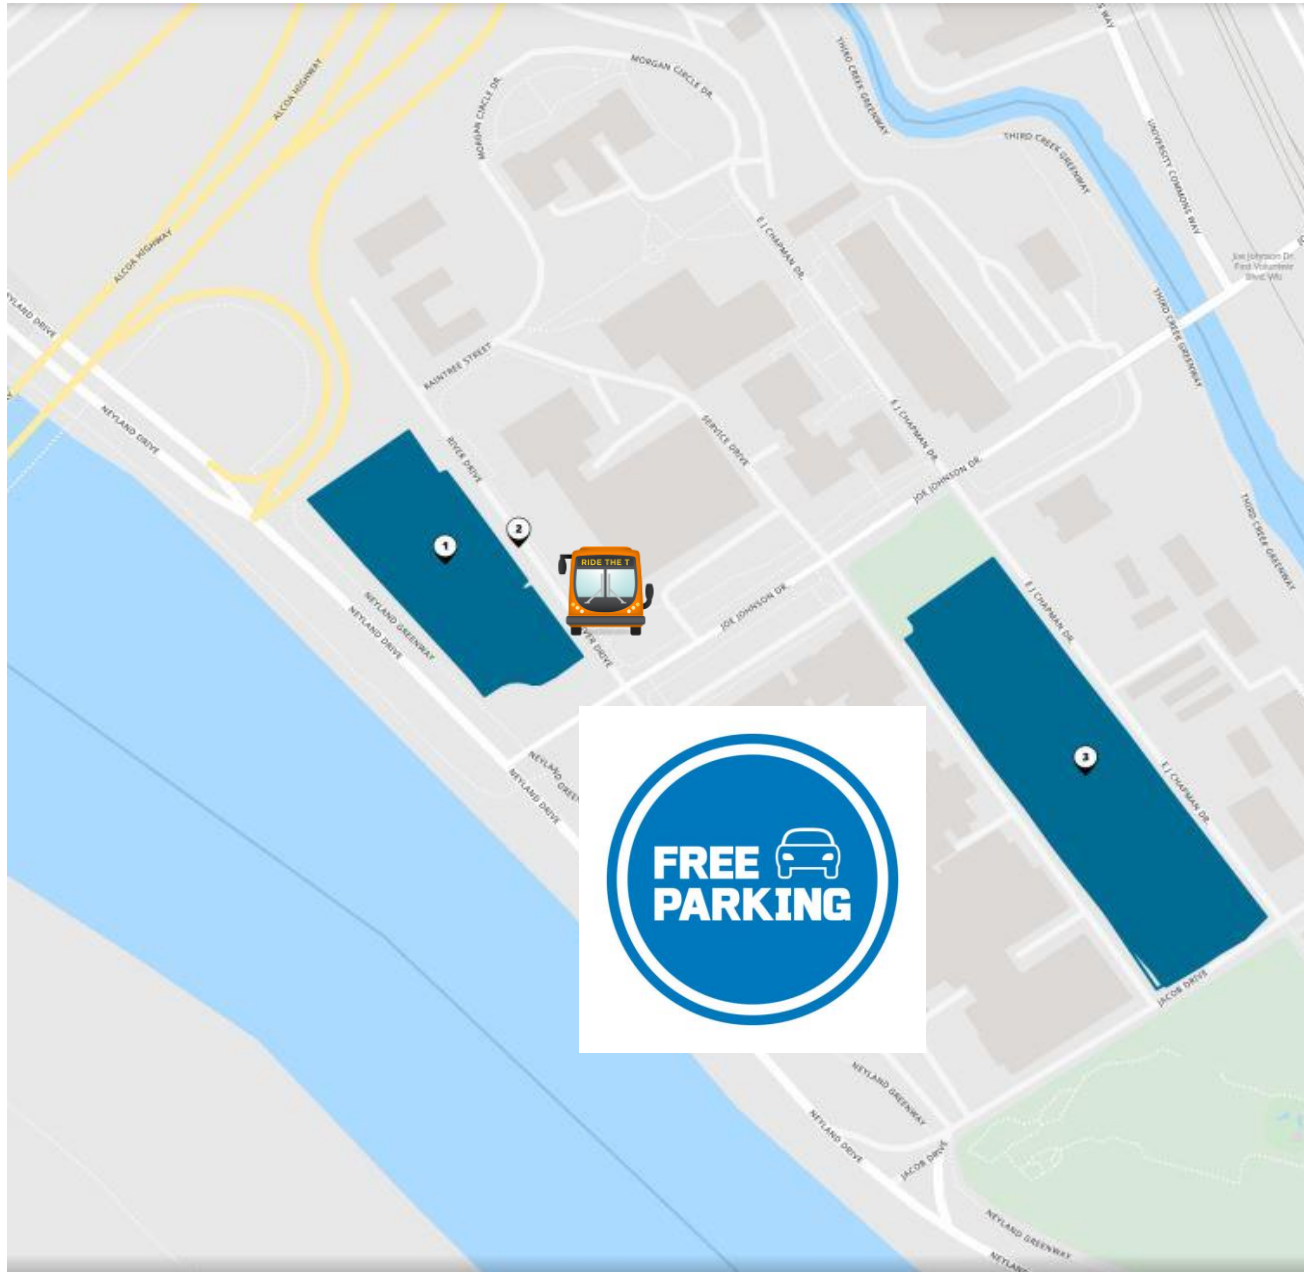

Sir Paul McCartney Concert 8:00pm parking lots open at 4:00pm

\$10 Parking	Location
G10	Neyland Stadium Garage
G4 and G3	Andy Holt Tower Garage-off Lake Loudoun
G5/30	Top level Administration Garage @ Andy Holt Tower
C8	corner-Lake Loudoun Blvd & Volunteer Blvd
S9A	Lot next to Art & Architecture
Circle Park	Near Torchbearer
30A	Off Circle Park near Old Speech and Hearing
S9	Next to Student Union across from Neyland Stadium
G1 and G2	McClung Tower garage-closest to Library
S7	Staff lot across from Wayne Basler Boathouse
G16	Volunteer Blvd Garage at Pat Head Summitt St
FREE Parking	Location
Ag Campus	CF, S65/66, C4 lots – FREE Shuttle starts at 6:00pm
G17	Terrace Ave garage – 10 minute walk to arena

Concert Parking on the Ag Campus

6:00pm – FREE accessible Shuttle begins from River Dr