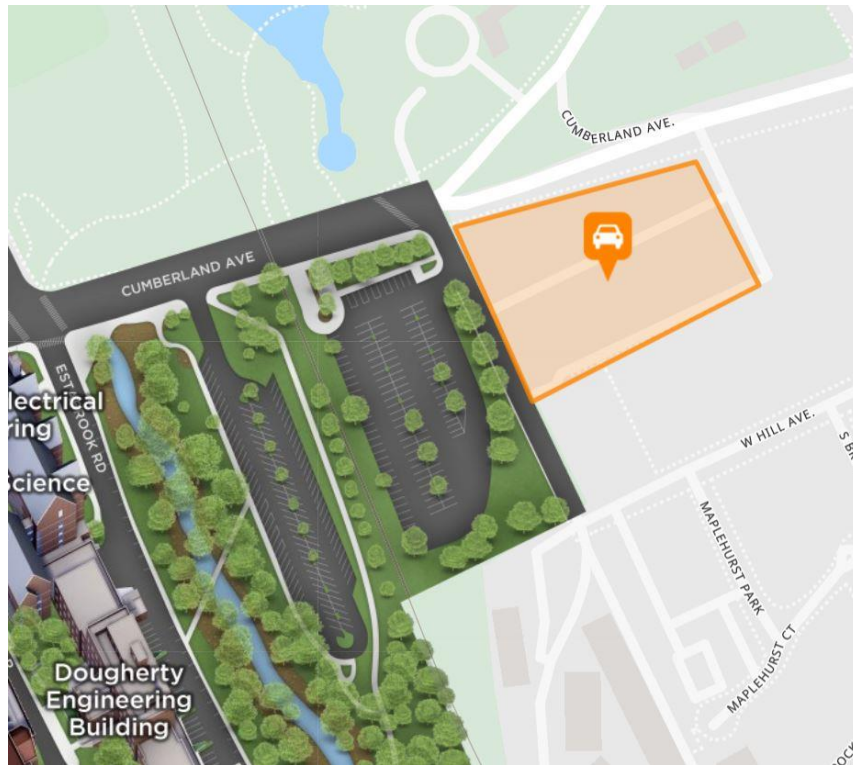

C26 at Church St Methodist closed Fri, Nov 12 6am to 2pm

This lot is leased to us by the church and closes when needed for church functions. Friday morning the lot will be closed for a funeral.