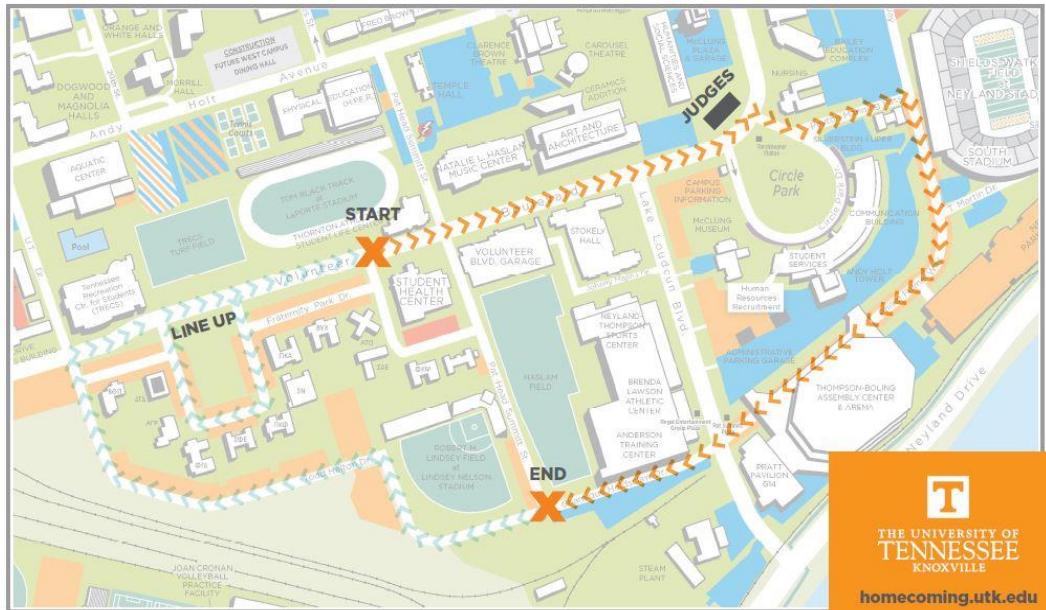

2021 HOMECOMING PARADE MAP

LINE UP ROUTE PARADE ROUTE

***Fri, Nov 12th
Faculty, Staff, and
Students may
experience delays
leaving campus due
to the Homecoming
Parade
3:30 to 4:45 pm***

UTPD is aiming to have the Lake Loudoun and Phillip Fulmer intersection cleared by 4:40ish.