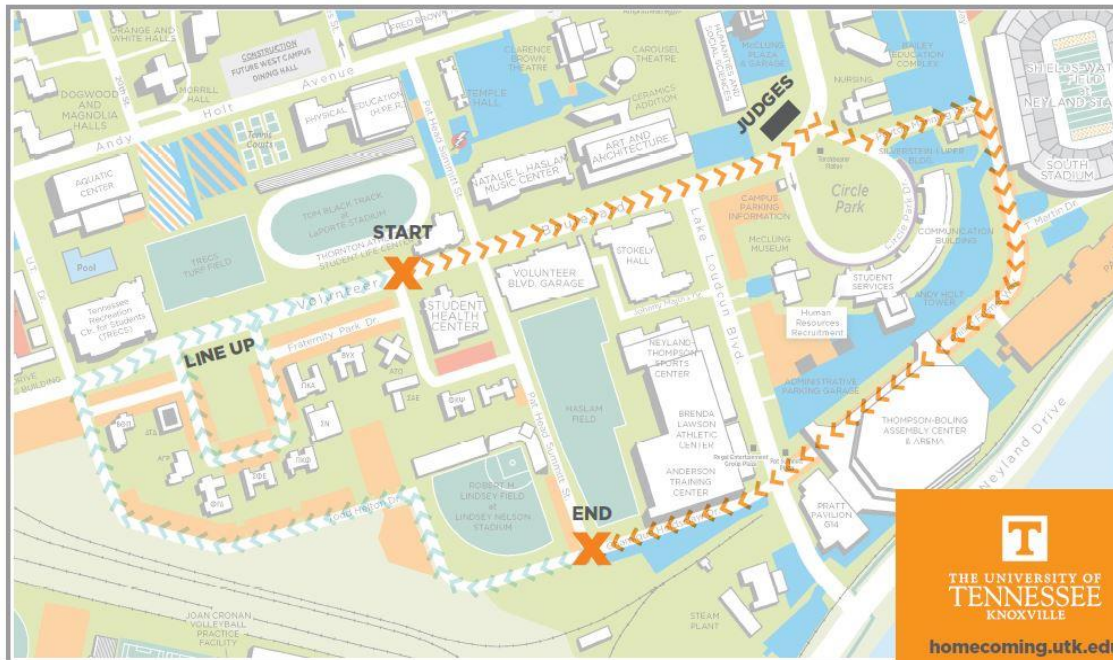

2021 HOMECOMING PARADE MAP

LINE UP ROUTE

PARADE ROUTE

Fri, Nov 12th
T Buses may
experience
delays due
to the
Homecoming
Parade
3:45 to 4:45 pm

- *The Hill
- *The Fort
- *Neyland Express