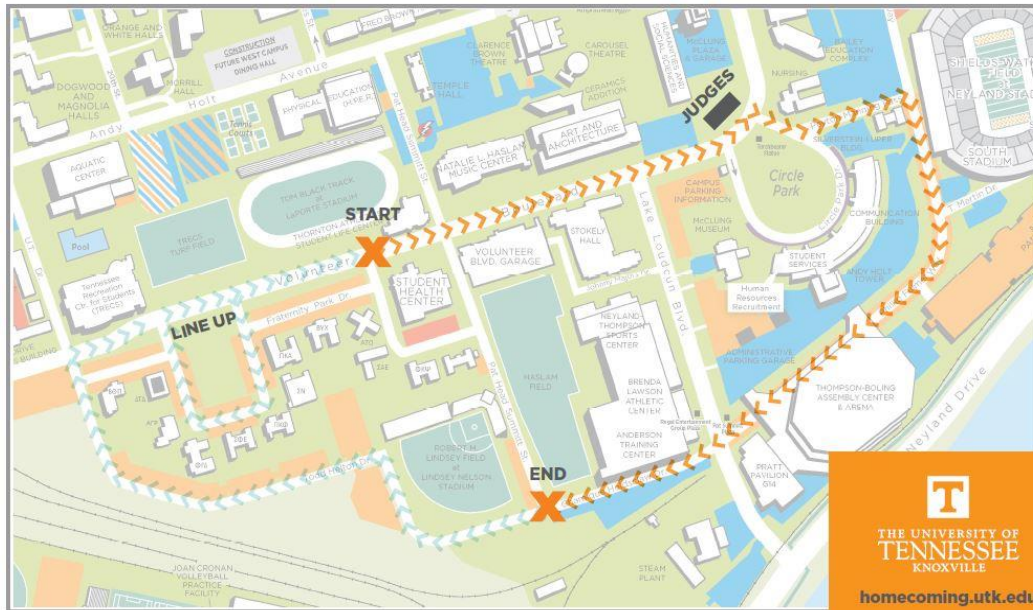

2021 HOMECOMING PARADE MAP

LINE UP ROUTE PARADE ROUTE

Fri, Nov 12th
T Access Buses
may experience
delays due
to the
Homecoming
Parade
3:30 to 4:45 pm

You may need to
make alternative
route and
loading/unloading
adjustments