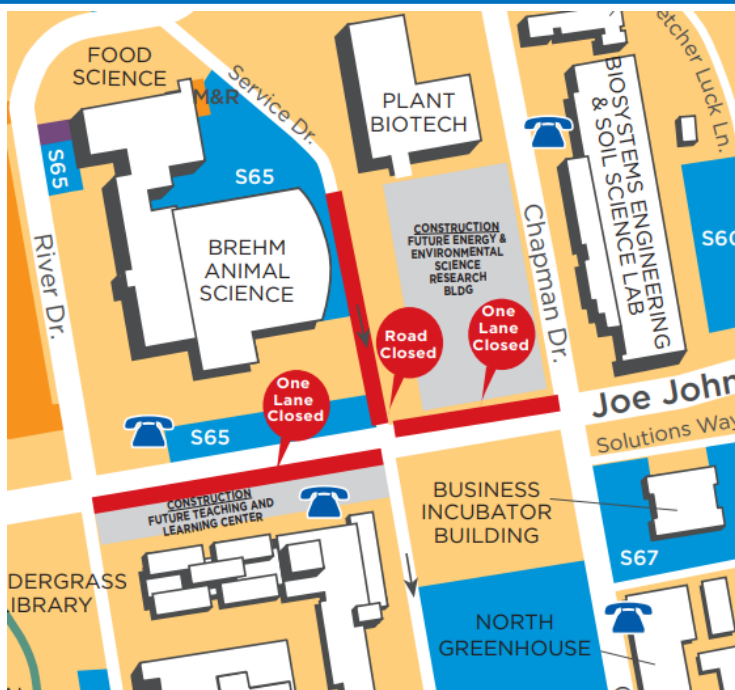

#### New Route

- Gate 21 to Neyland Dr
- Right turn onto Joe Johnson (NOT Jacob Dr)
- Left onto River Rd - NEW stop in front of Brehm
- Next stop River Dr after the turn toward Morgan Hall.
- Up around Morgan Hall, down EJ Chapman.
- NEW continue on EJ Chapman and NEW stop across from Business Incubator.
- Exit Ag campus Jacob Dr and turn RIGHT onto Neyland Dr.
- Next stop Sorority Village
- Next stop NEW—back to Gate 21.
- There is NO returning to the Ag campus after the Sorority Village pickup.

## Calendar of Events which may impact mobility

- Sept 14** Fall Engineering Expo @ Thompson-Boling Arena 2pm - 5pm
- Sept 15** Fall Engineering Professional Practice Interview Day @ Thompson-Boling Arena 8am - 5pm
- Sept 17** Baker Café: Rare Earth Elements @ Howard Baker Auditorium 10am
- Sept 17** Rocky Top Preview Day @ Student Union Ballroom 10am - 4pm
- Sept 17** Geier and Robinson Residence Hall Dedications @ Geier-Robinson Courtyard 3:30pm
- Sept 17** Friday Night Smackdown WWE Wrestling @ Thompson-Boling Arena 7:45pm
- Sept 17-19** Fall Family Weekend @ Student Union Ballroom & various locations
- Sept 18** Rocky Top Tailgate @ Ayres Hall, South Lawn 9am
- Sept 18** UT vs Tennessee Tech football @ Neyland Stadium 12 noon
- Sept 19** UT Symphony Orchestra @ Cox Auditorium 4 pm
- Sept 19** Race for the Summitt @ Circle Park 8am - 12 noon
- Sept 20-23** Fall Job Fair Week @ Student Union or Virtual (check calendar) 3 - 6pm
- Sept 23** UT Concert Band, Symphonic Band, and Wind Ensemble @ Cox Auditorium 8pm
- Sept 24** International Festival @ Pedestrian Walkway 10am - 2pm
- Sept 24-25** Arab Fest @ Pedestrian Walkway 12 - 9pm (both days)
- Sept 25** Big Orange Preview @ Thompson-Boling Arena 9 am - 4pm
- Sept 25-26** HoLa Festival @ World's Fair Park Sat 4-10pm and Sun 11am – 6pm

### Westbound curb lane closure of Joe Johnson in front of old Ellington

Please note this closure will be up indefinitely.

We recommend exiting campus from another location.