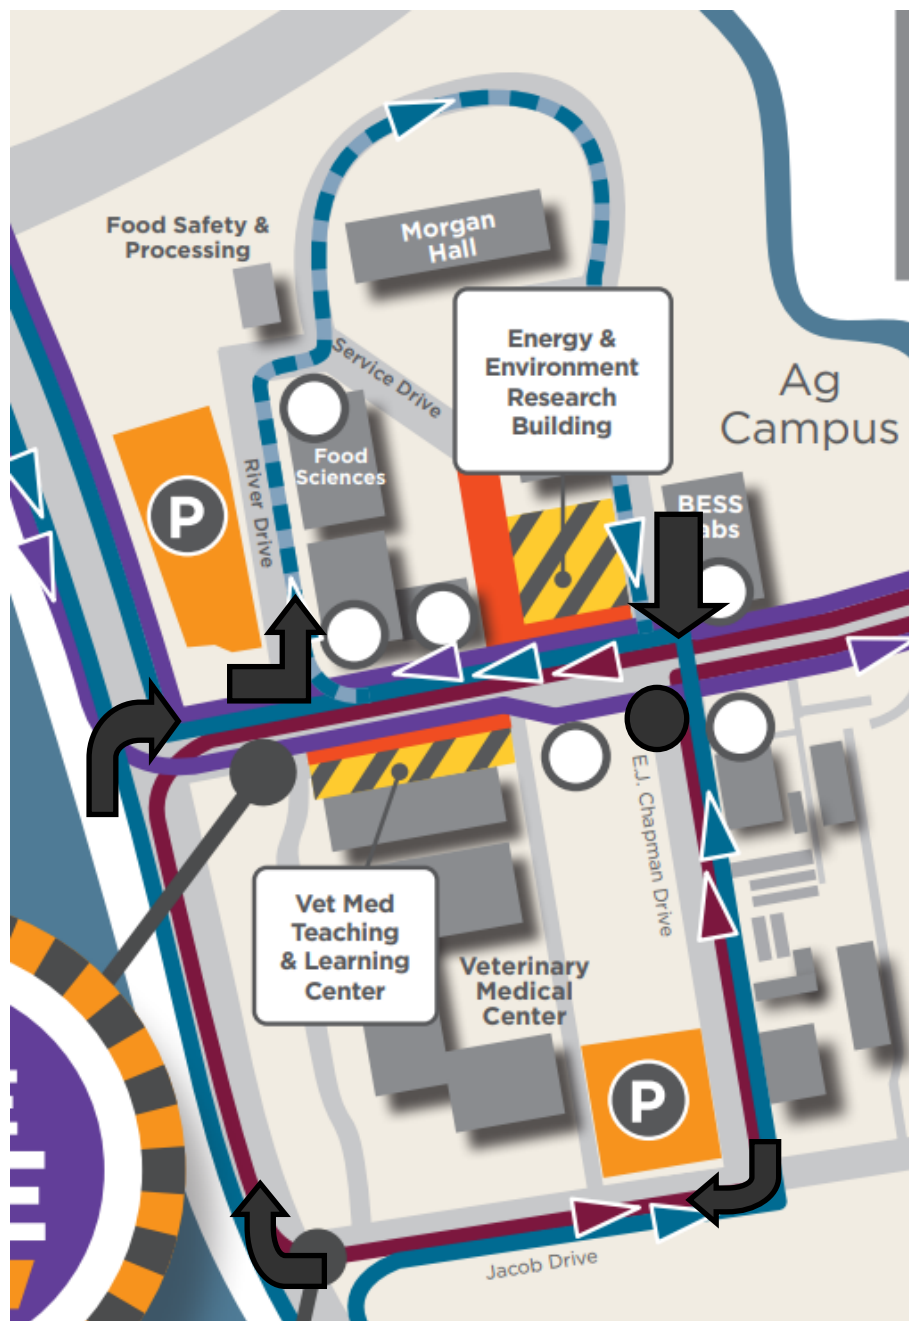

## Friday Night Smackdown

Friday, September 17 7:45 pm

- ◆ Thompson-Boling Arena
- ◆ Clear Bag Policy
- ◆ Special event parking begins 4:00pm

Parking areas S23 at the Steam Plant and S21 at Pratt will close on Wed, Sept 15th at 7 pm and reopen on Sat, Sept 18th at 7 am.

#### New Route

- Gate 21 to Neyland Dr
- Right turn onto Joe Johnson (NOT Jacob Dr)
- Left onto River Rd - NEW stop in front of Brehm
- Next stop River Dr after the turn toward Morgan Hall.
- Up around Morgan Hall, down EJ Chapman.
- NEW continue on EJ Chapman and NEW stop across from Business Incubator.
- Exit Ag campus Jacob Dr and turn RIGHT onto Neyland Dr.
- Next stop Sorority Village
- Next stop NEW—back to Gate 21.
- There is NO returning to the Ag campus after the Sorority Village pickup.

### Westbound curb lane closure of Joe Johnson in front of old Ellington

Please note this closure will be up indefinitely.

We recommend exiting campus from another location.