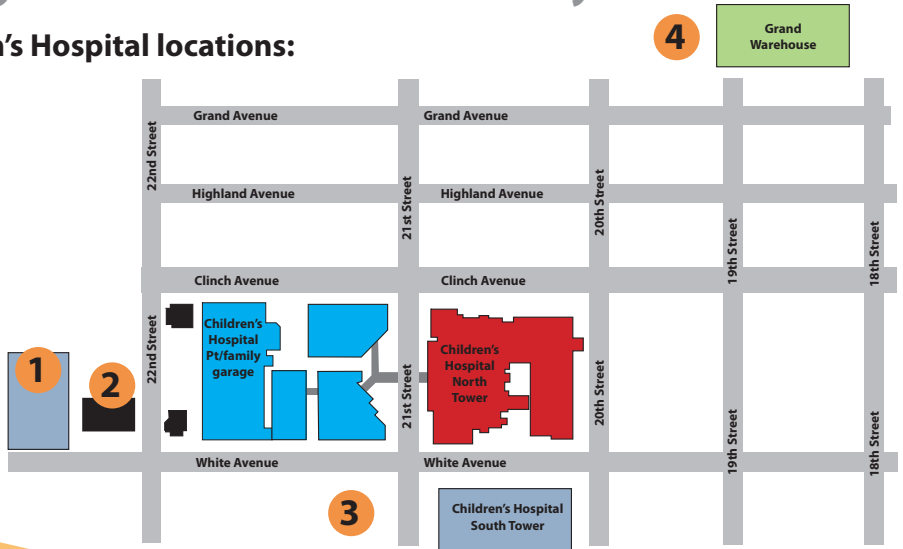

Support Children's Hospital by parking on game day.

Going to the game at Neyland Stadium this Saturday?

Parking is available at these Children's Hospital locations:

- 1- \$15 Employee parking garage at 22nd and White Ave.
\$20 for outdoor surface lot
- 2- \$20 Corner parking at 22nd and White Ave. Easy access!
- 3- UT Federal Credit Union between 21st and 22nd Streets.
\$30 Non-SEC
\$40 SEC
- 4- \$25 Grand Warehouse

Follow the **BLUE ARROWS** for easy, no block parking.

Parking to benefit Children's Hospital

All funds raised will go towards programs and services at Children's Hospital and directly impact the patients we serve.