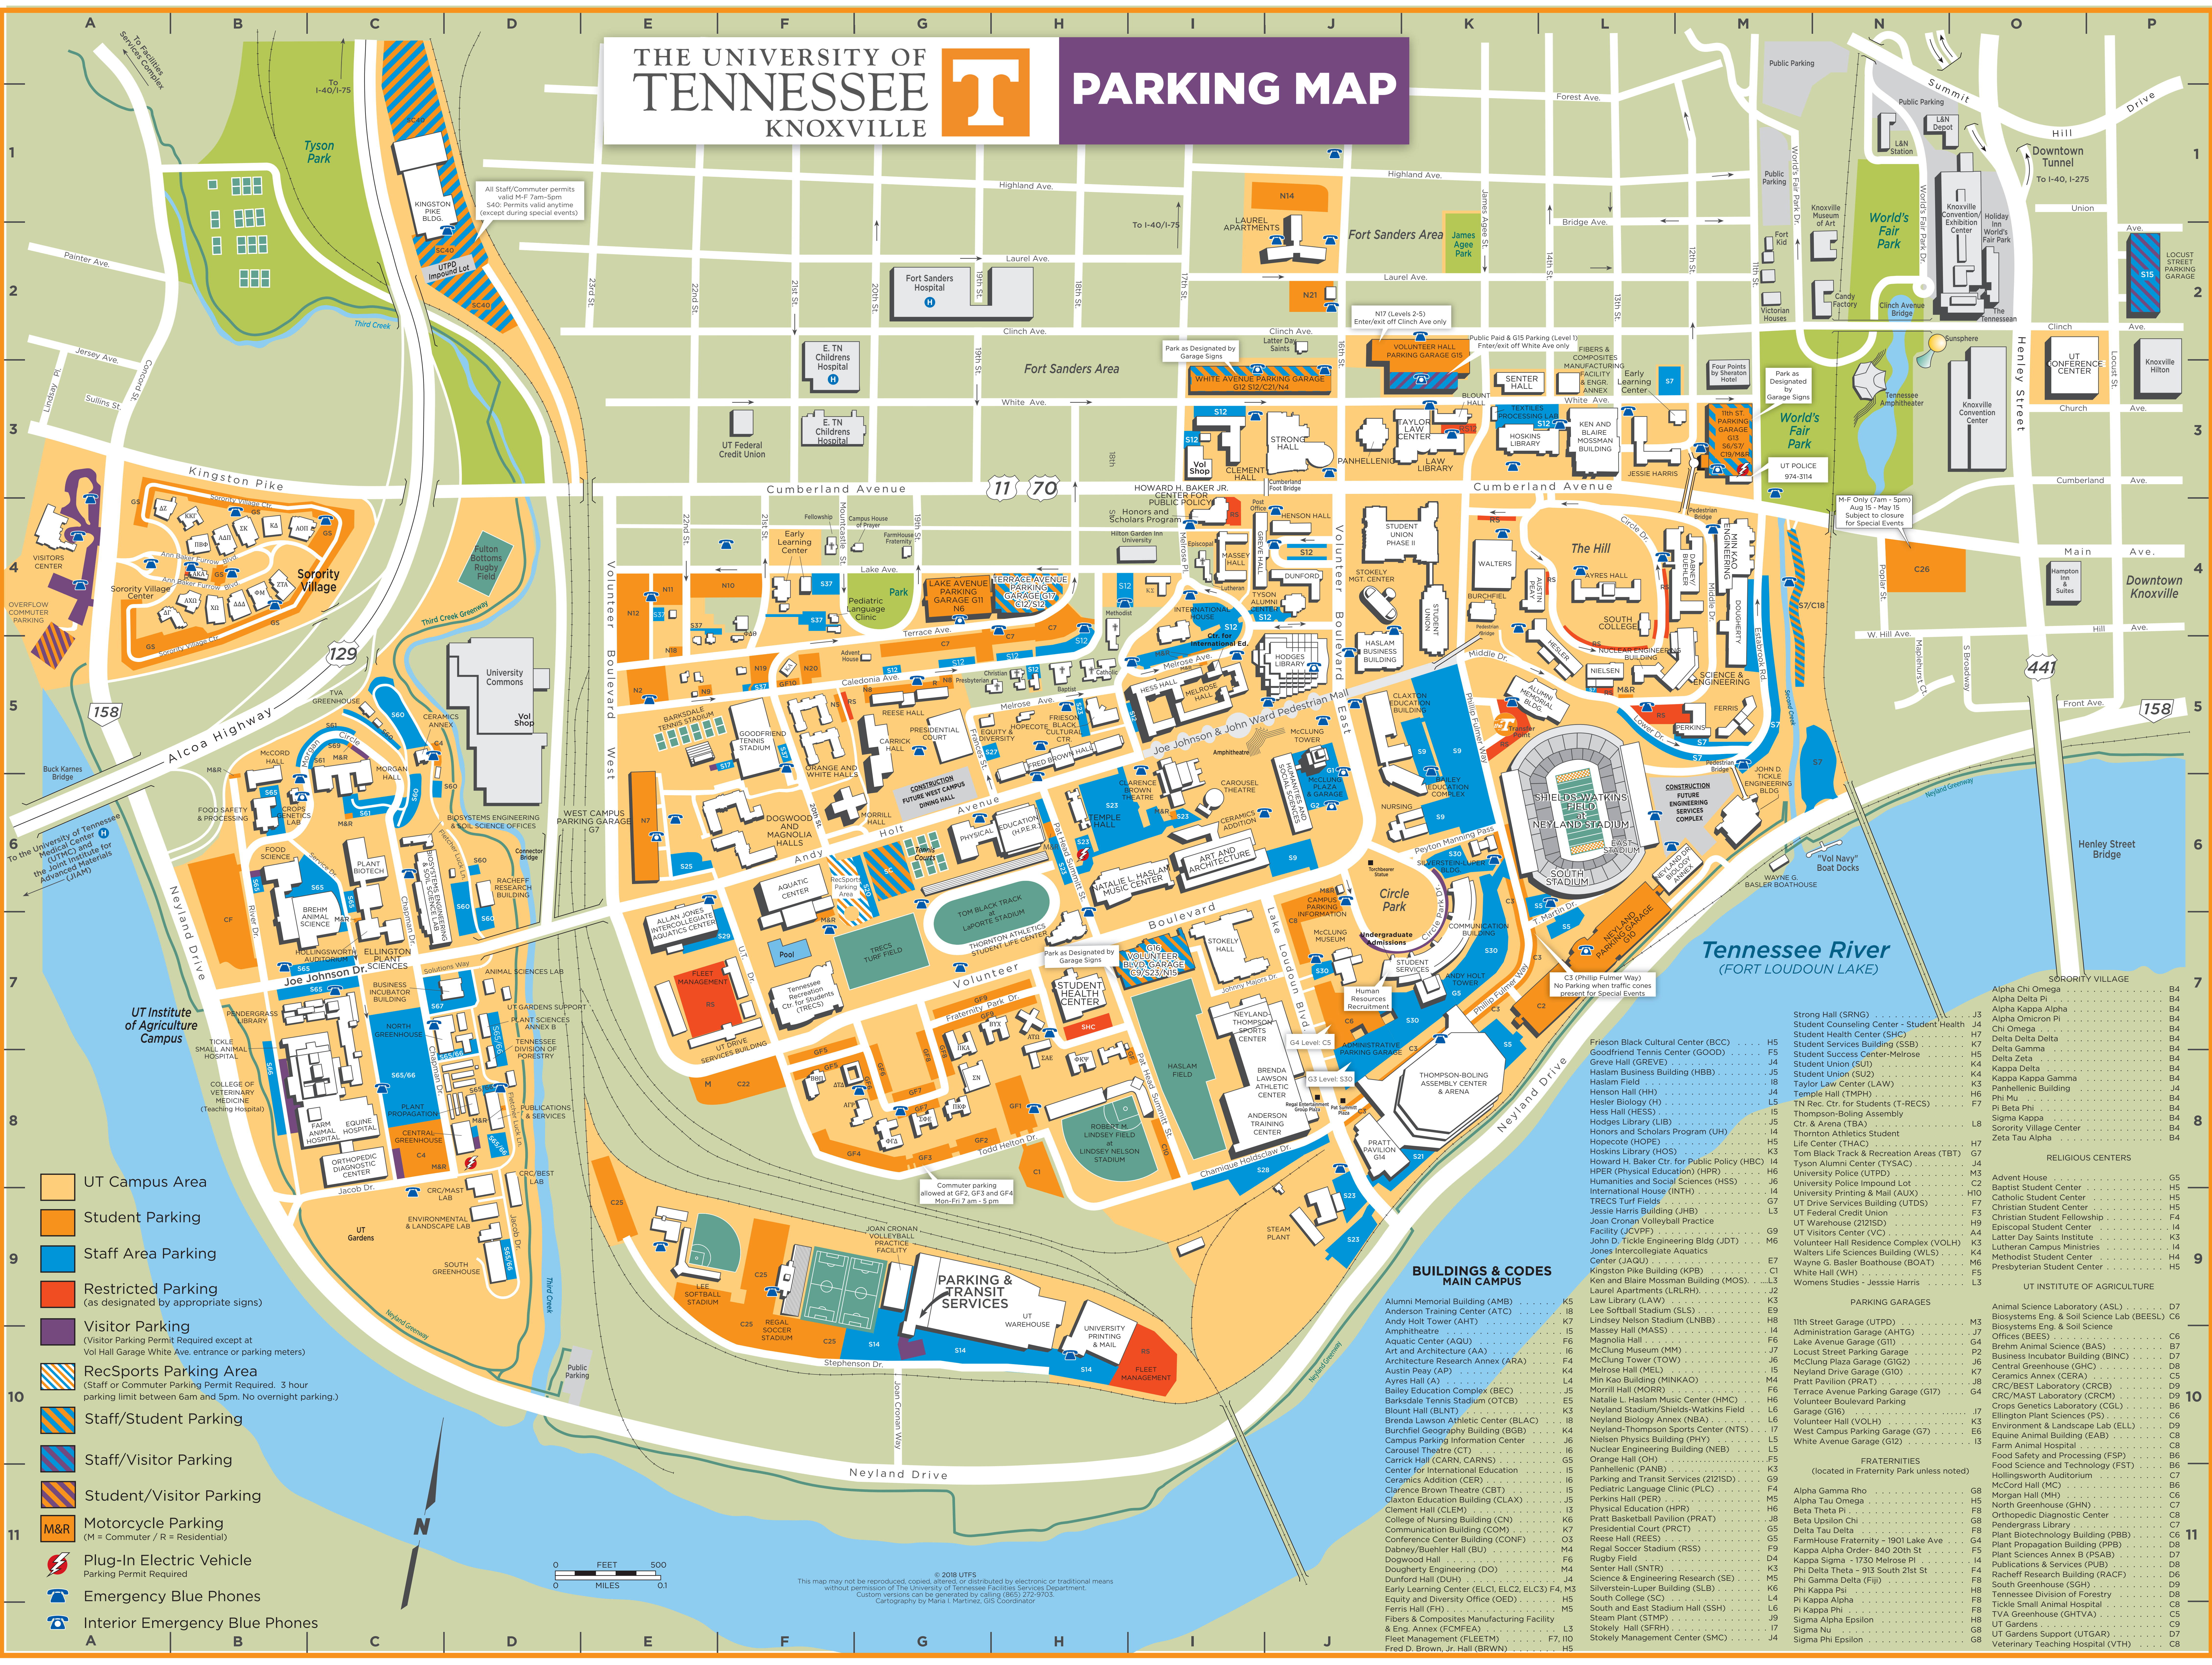

THE UNIVERSITY OF TENNESSEE KNOXVILLE PARKING MAP

- UT Campus Area
- Student Parking
- Staff Area Parking
- Restricted Parking (as designated by appropriate signs)
- Visitor Parking (Visitor Parking Permit Required except at Vol Hall Garage White Ave. entrance or parking meters)
- RecSports Parking Area (Staff or Commuter Parking Permit Required. 3 hour parking limit between 6am and 5pm. No overnight parking.)
- Staff/Student Parking
- Staff/Visitor Parking
- Student/Visitor Parking
- Motorcycle Parking (M = Commuter / R = Residential)
- Plug-In Electric Vehicle Parking Permit Required
- Emergency Blue Phones
- Interior Emergency Blue Phones