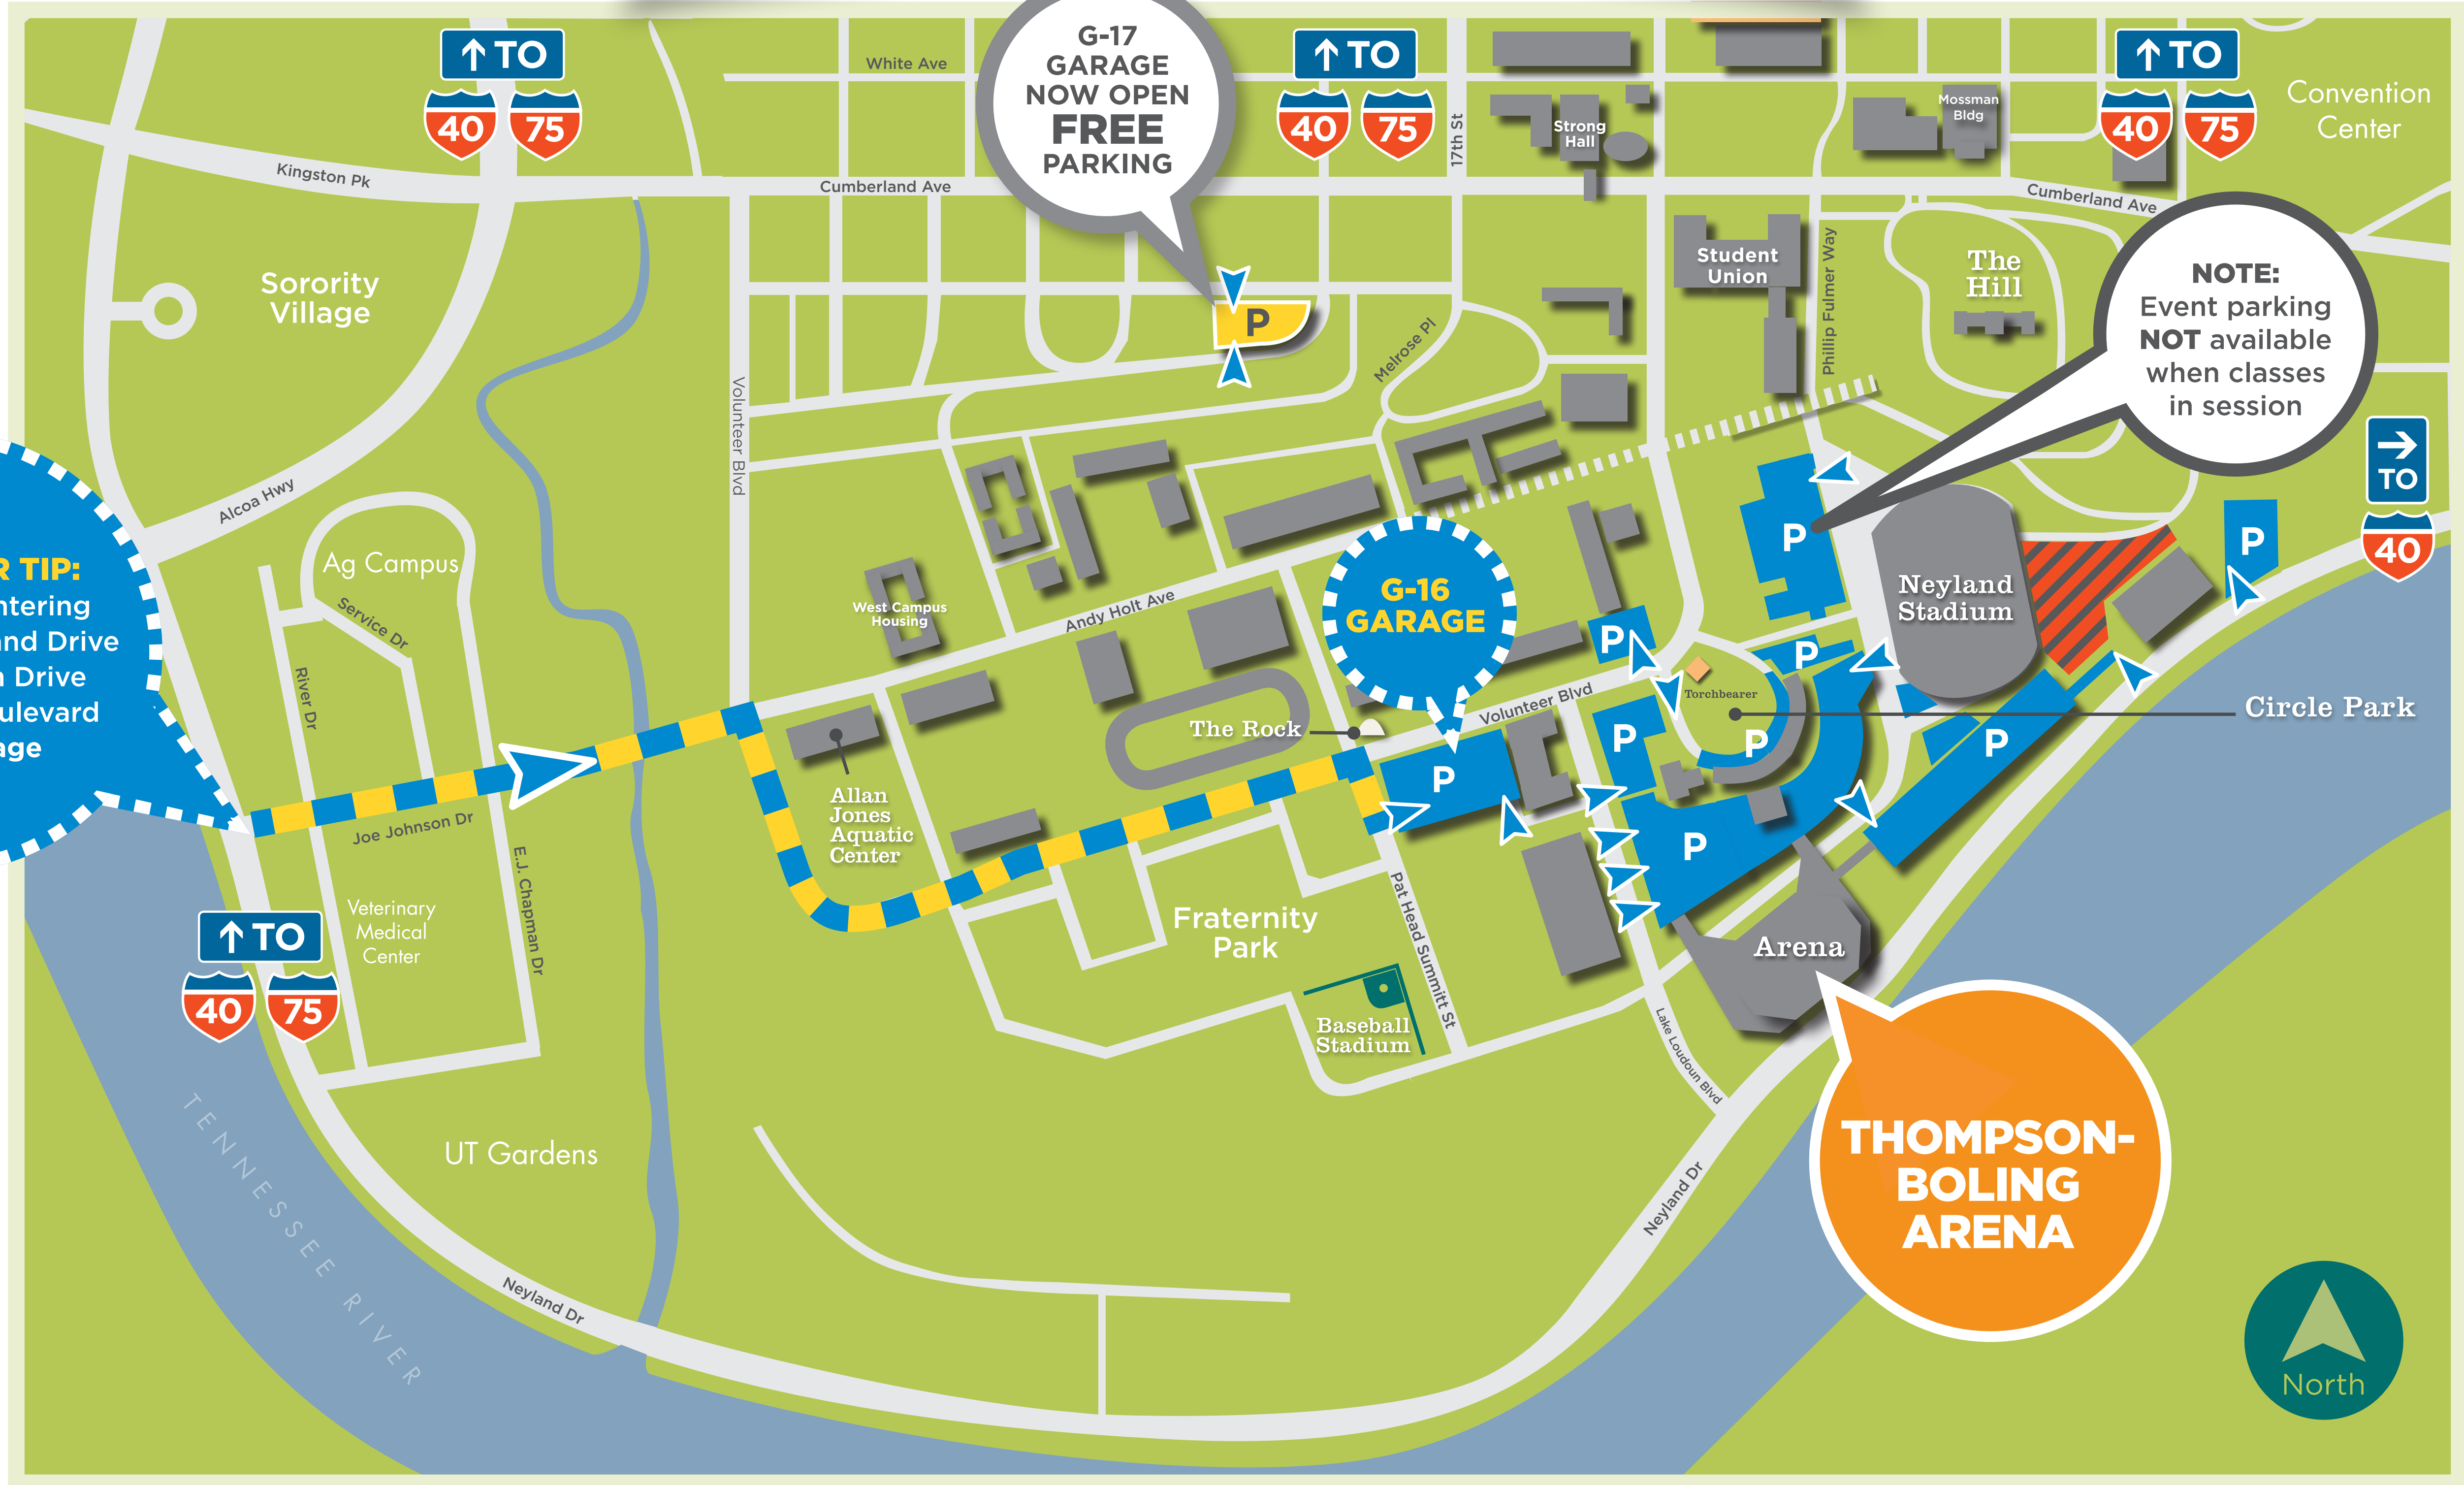

ARENA CONCERT/EVENT PARKING

TIME-SAVER TIP:
Save time by entering campus via Neyland Drive to Joe Johnson Drive to Volunteer Boulevard to G-16 garage

G-17 GARAGE NOW OPEN FREE PARKING

NOTE: Event parking **NOT** available when classes in session

G-16 GARAGE

THOMPSON-BOLING ARENA

KEY | ■ \$10/Vehicle Public Parking | ▶ Public Parking Entrance | ■ FREE Parking