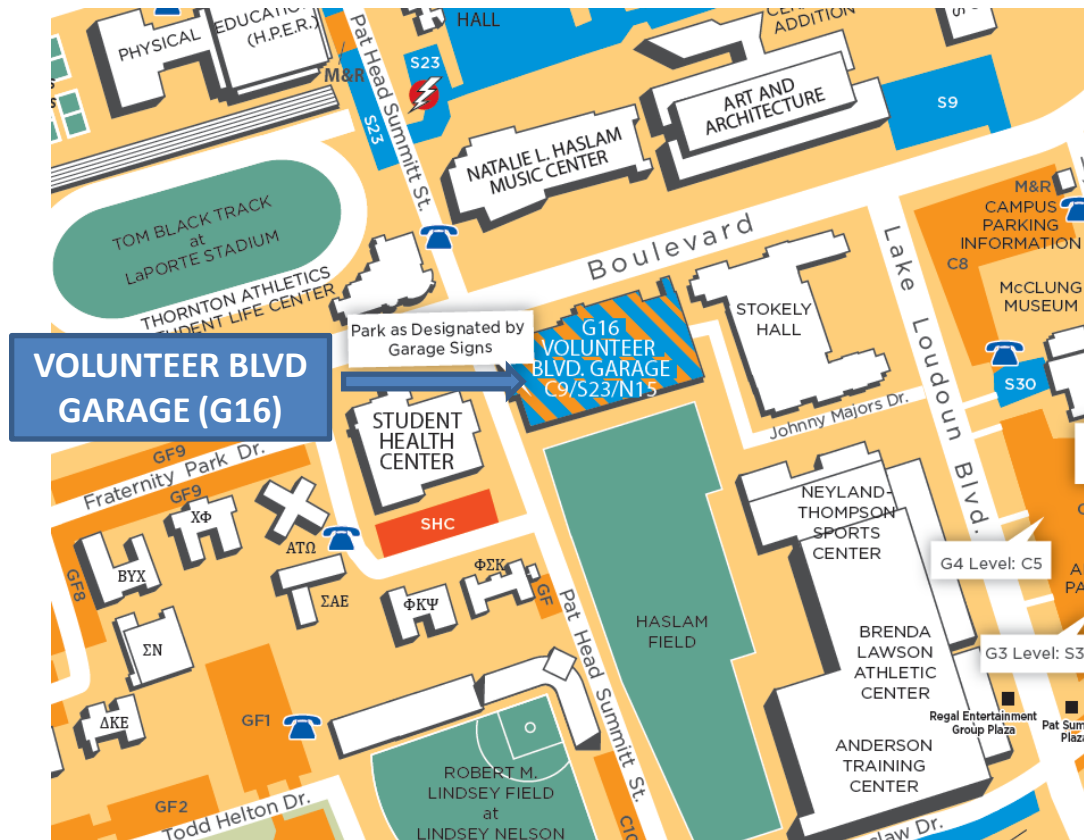

# Fall 2017 Parking changes for Non-Commuters

G16 Volunteer Blvd Garage

Lake Avenue Garage

NEW parking at N12 (used to be C11)

N Lots on Lake Ave have been renumbered

# PARKING CHANGES

## Volunteer Blvd Garage (G16):

- 500 Non-Commuter spaces (Area N15, Levels 3-5)
- 375 Commuter spaces (Area C9, Levels 1-2)
- 180 Staff 23 spaces (Level G)

# PARKING CHANGES

N16 renumbered to N11