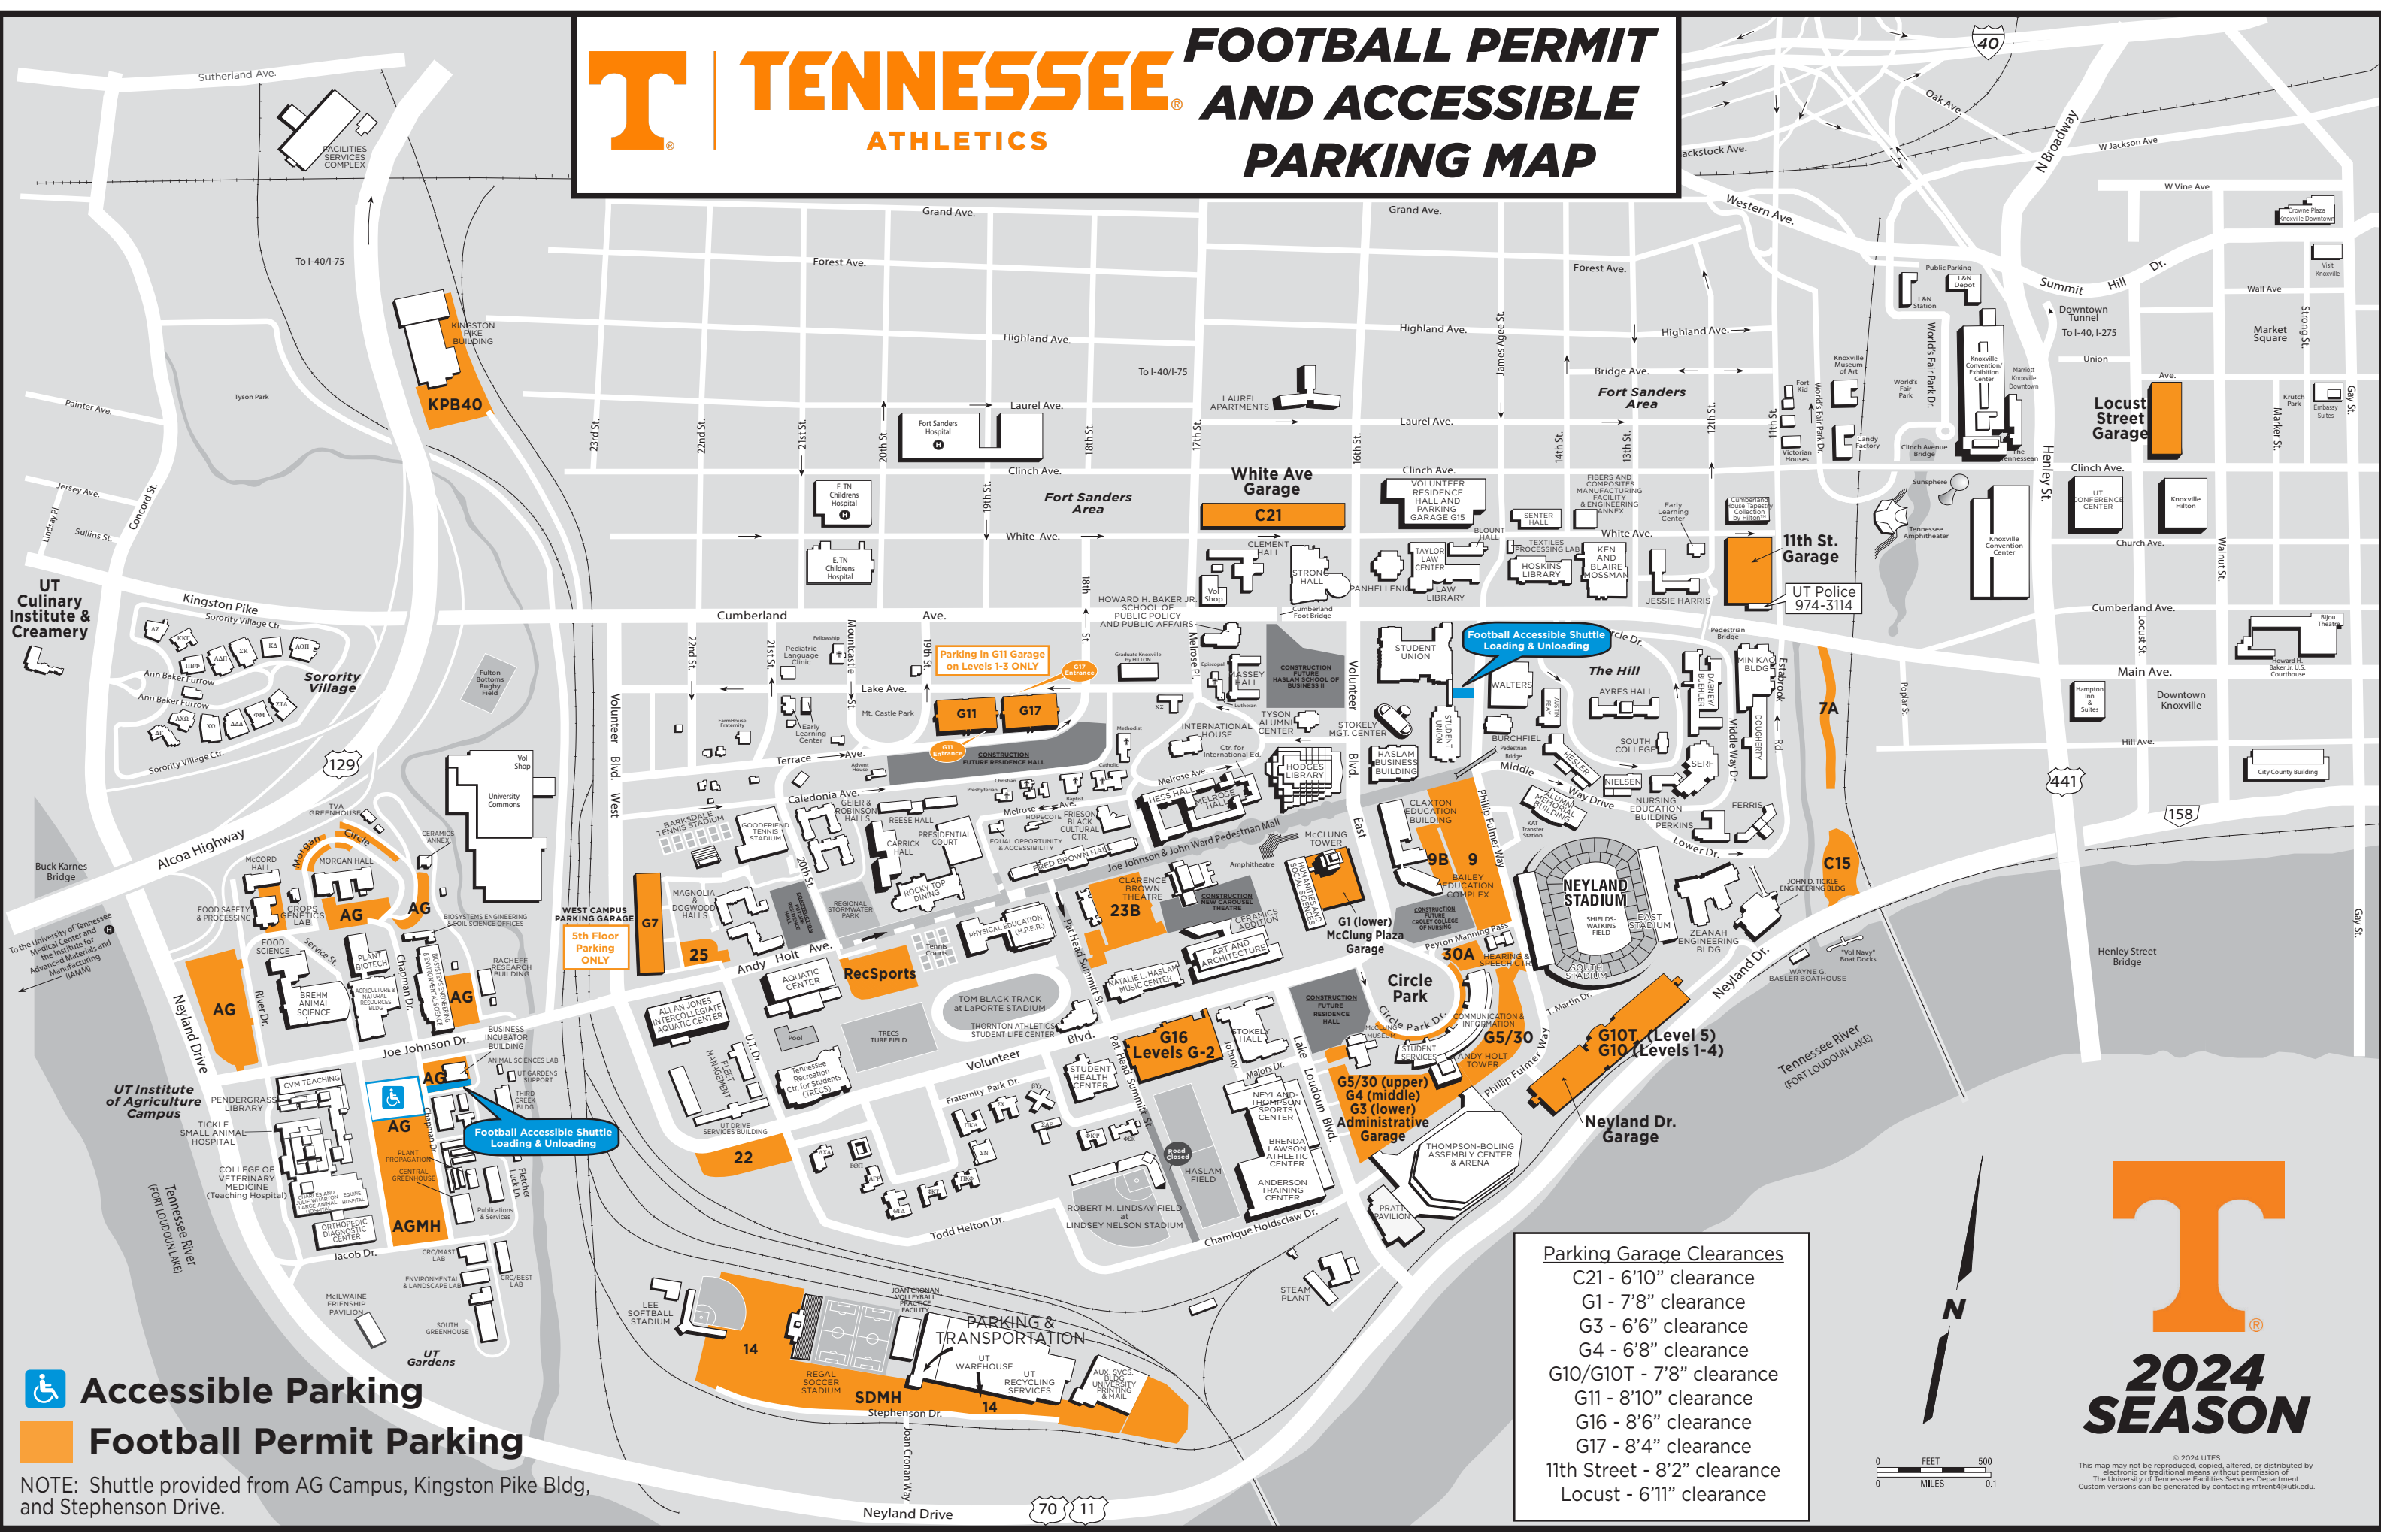

TENNESSEE ATHLETICS FOOTBALL PERMIT AND ACCESSIBLE PARKING MAP

Accessible Parking
Football Permit Parking

NOTE: Shuttle provided from AG Campus, Kingston Pike Bldg, and Stephenson Drive.

Parking Garage Clearances

- C21 - 6'10" clearance
- G1 - 7'8" clearance
- G3 - 6'6" clearance
- G4 - 6'8" clearance
- G10/G10T - 7'8" clearance
- G11 - 8'10" clearance
- G16 - 8'6" clearance
- G17 - 8'4" clearance
- 11th Street - 8'2" clearance
- Locust - 6'11" clearance