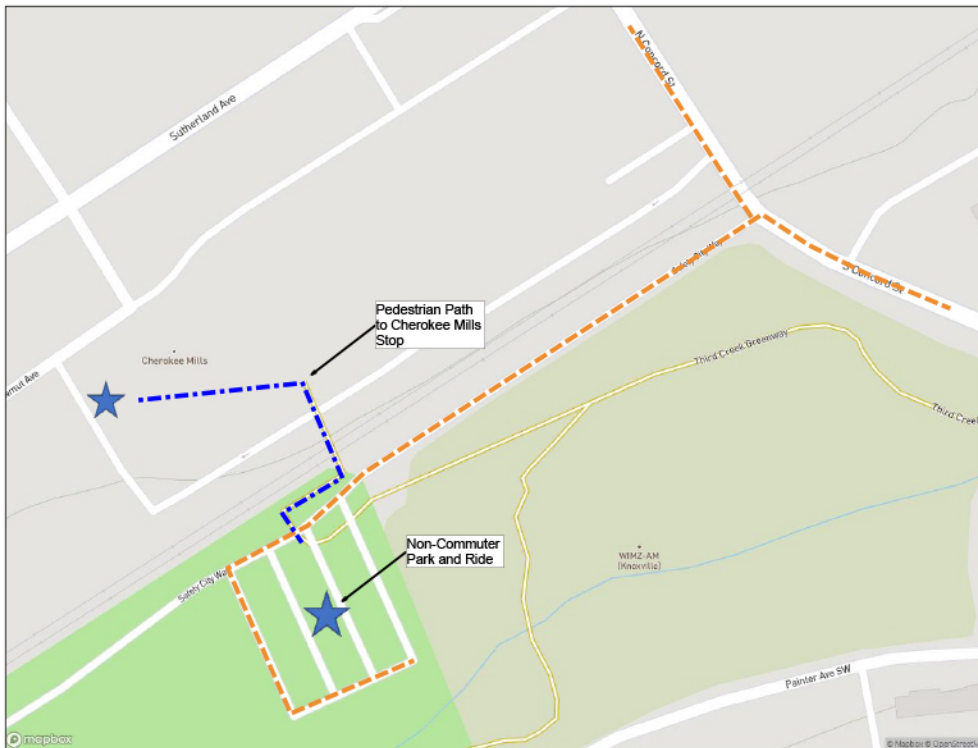

Non-Commuter Park and Ride Locations

Safety City

165 S Concord St.
Knoxville, TN 37919

Sevier Heights Church

3140 Maloney Rd
Knoxville, TN 37920