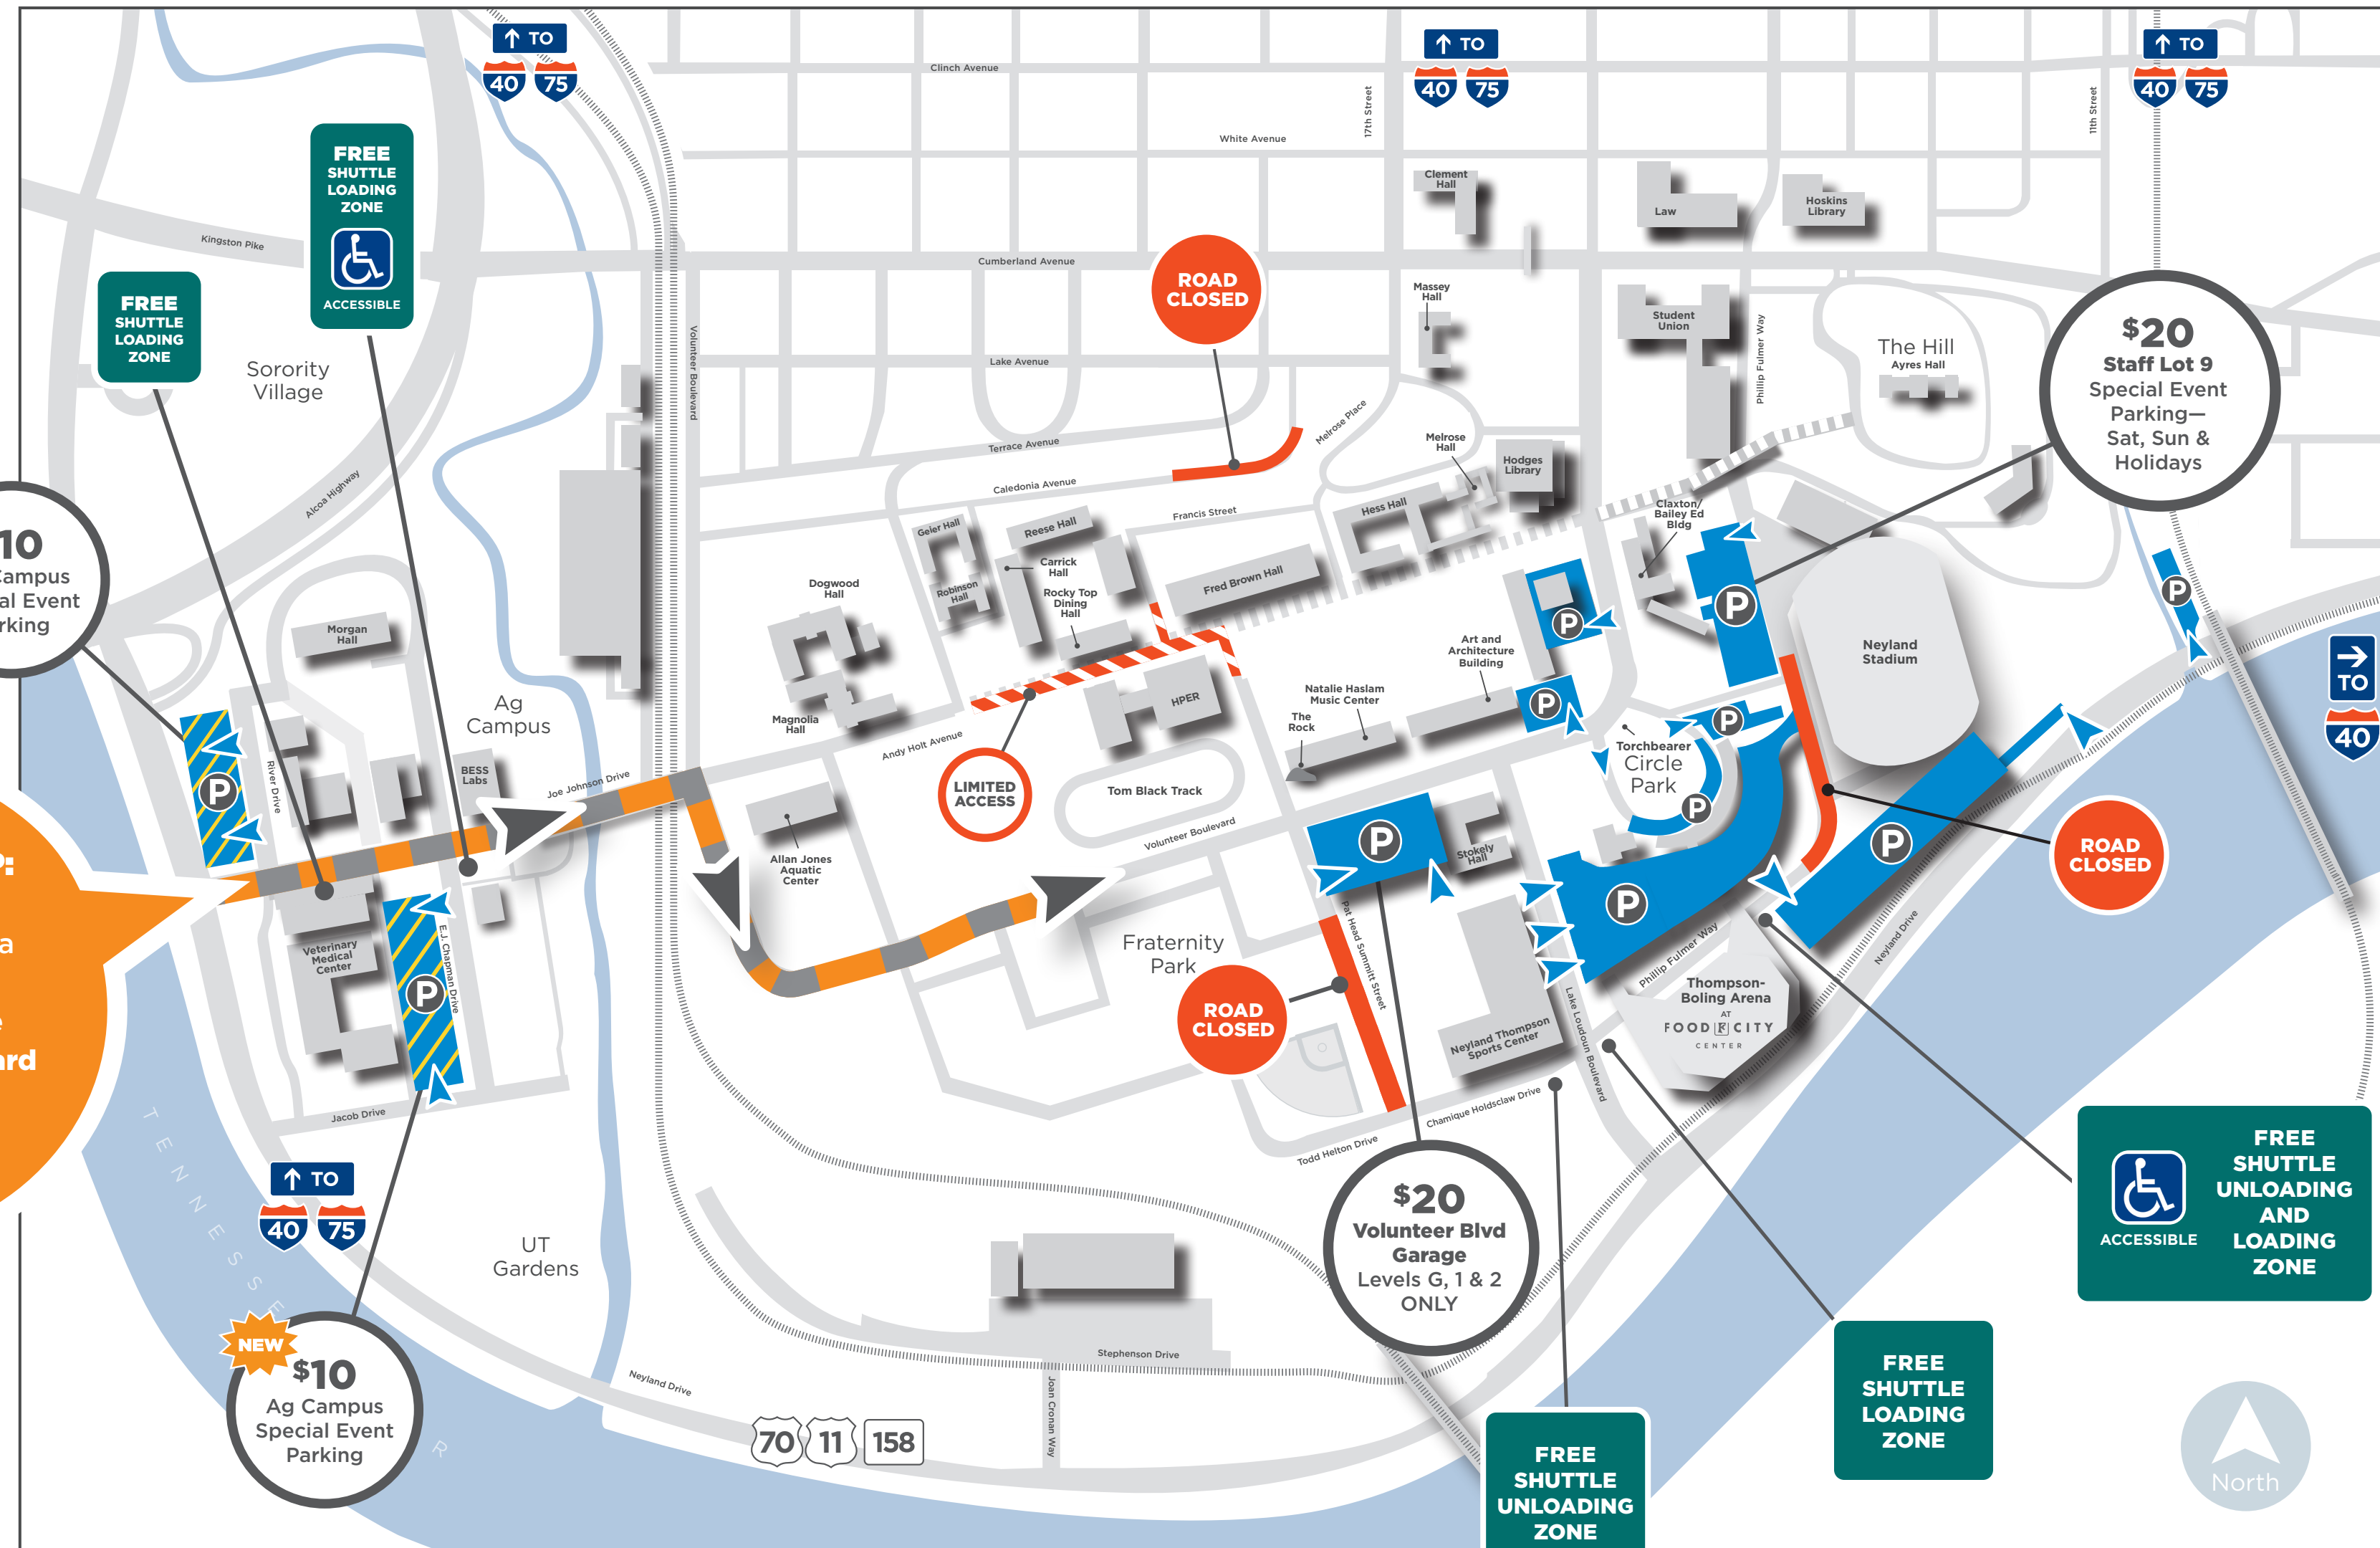

LARGE CONCERT/SPECIAL EVENT PARKING SPRING 2025

THOMPSON-BOLING ARENA AT FOOD CITY CENTER

TIME-SAVER TIP:
 Save time by entering campus via **Neyland Drive to Joe Johnson Drive to Volunteer Boulevard** then choose your parking location.

PUBLIC PARKING

CARD ONLY

NO CASH

MAP KEY	
	\$20/Vehicle Public Parking
	\$10/Vehicle Public Parking
	Public Parking Entrance
	Limited Access Roadway
	Road Closed

PARKING SUBJECT TO CHANGE

12/20/24
7 7 1 4 3 3 7 9