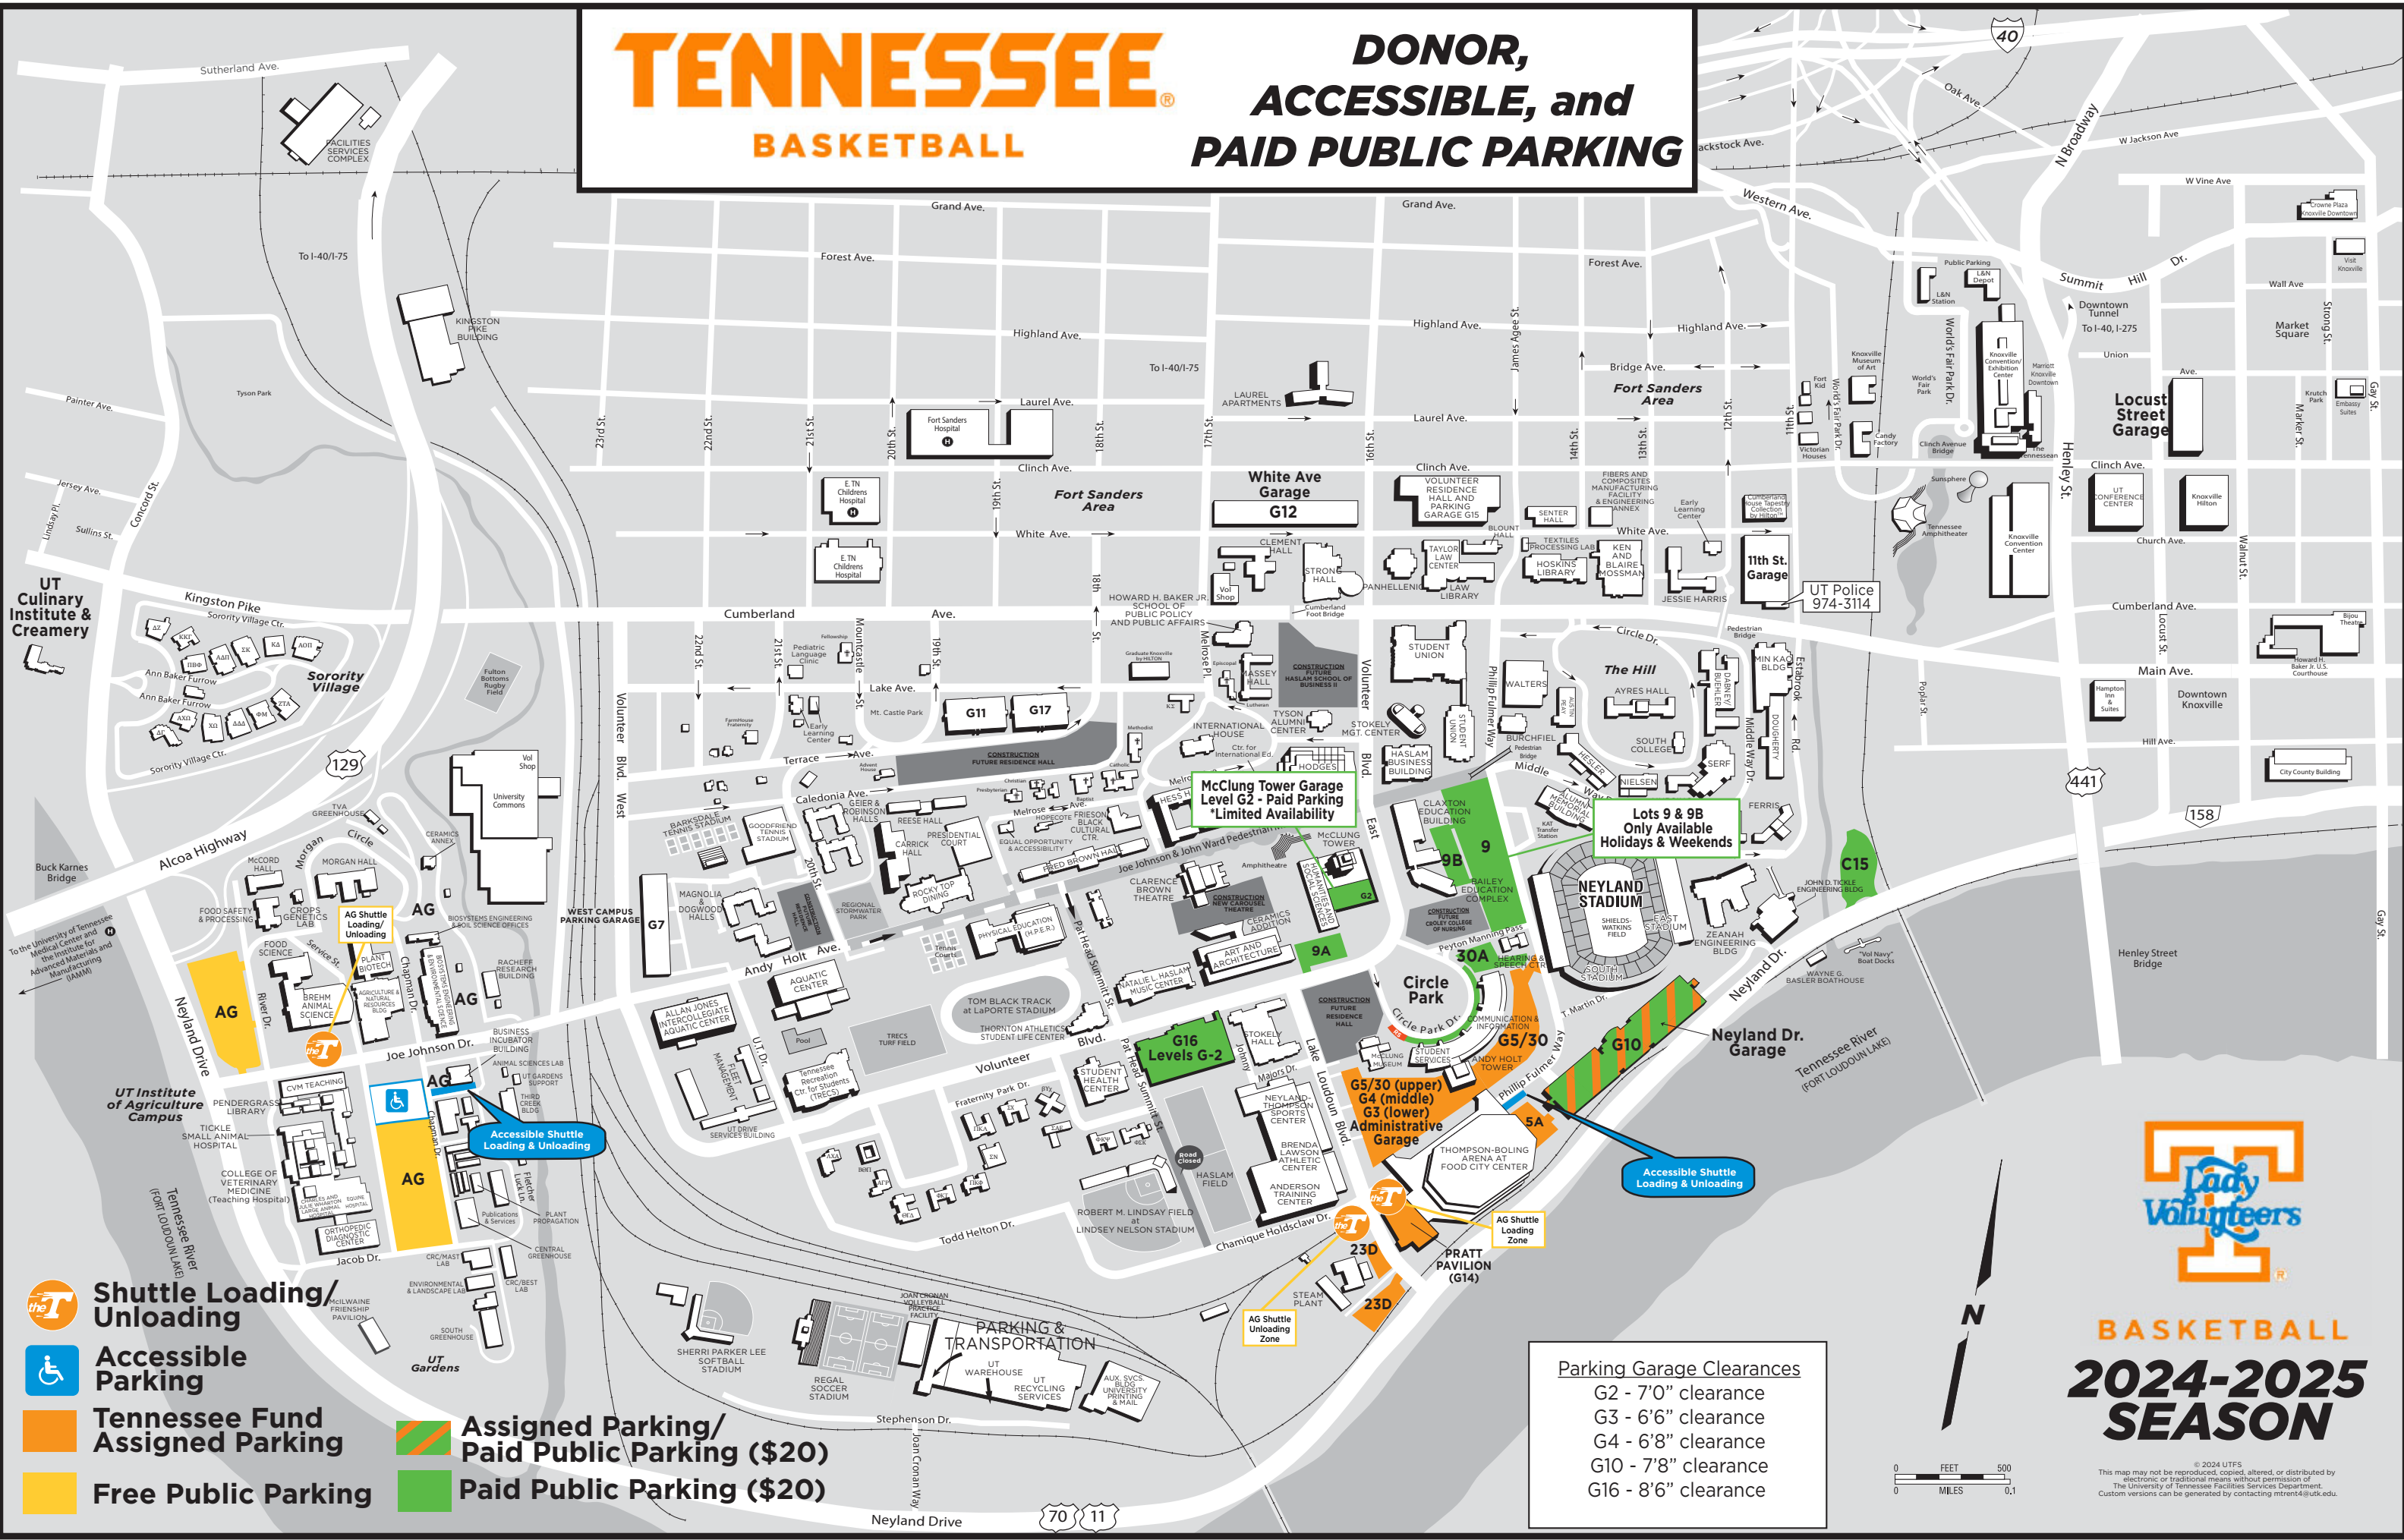

TENNESSEE BASKETBALL

DONOR, ACCESSIBLE, and PAID PUBLIC PARKING

- Shuttle Loading/Unloading
- Accessible Parking
- Tennessee Fund Assigned Parking
- Free Public Parking

- Assigned Parking/Paid Public Parking ($20)
- Paid Public Parking ($20)

Parking Garage Clearances	
G2	7'0" clearance
G3	6'6" clearance
G4	6'8" clearance
G10	7'8" clearance
G16	8'6" clearance