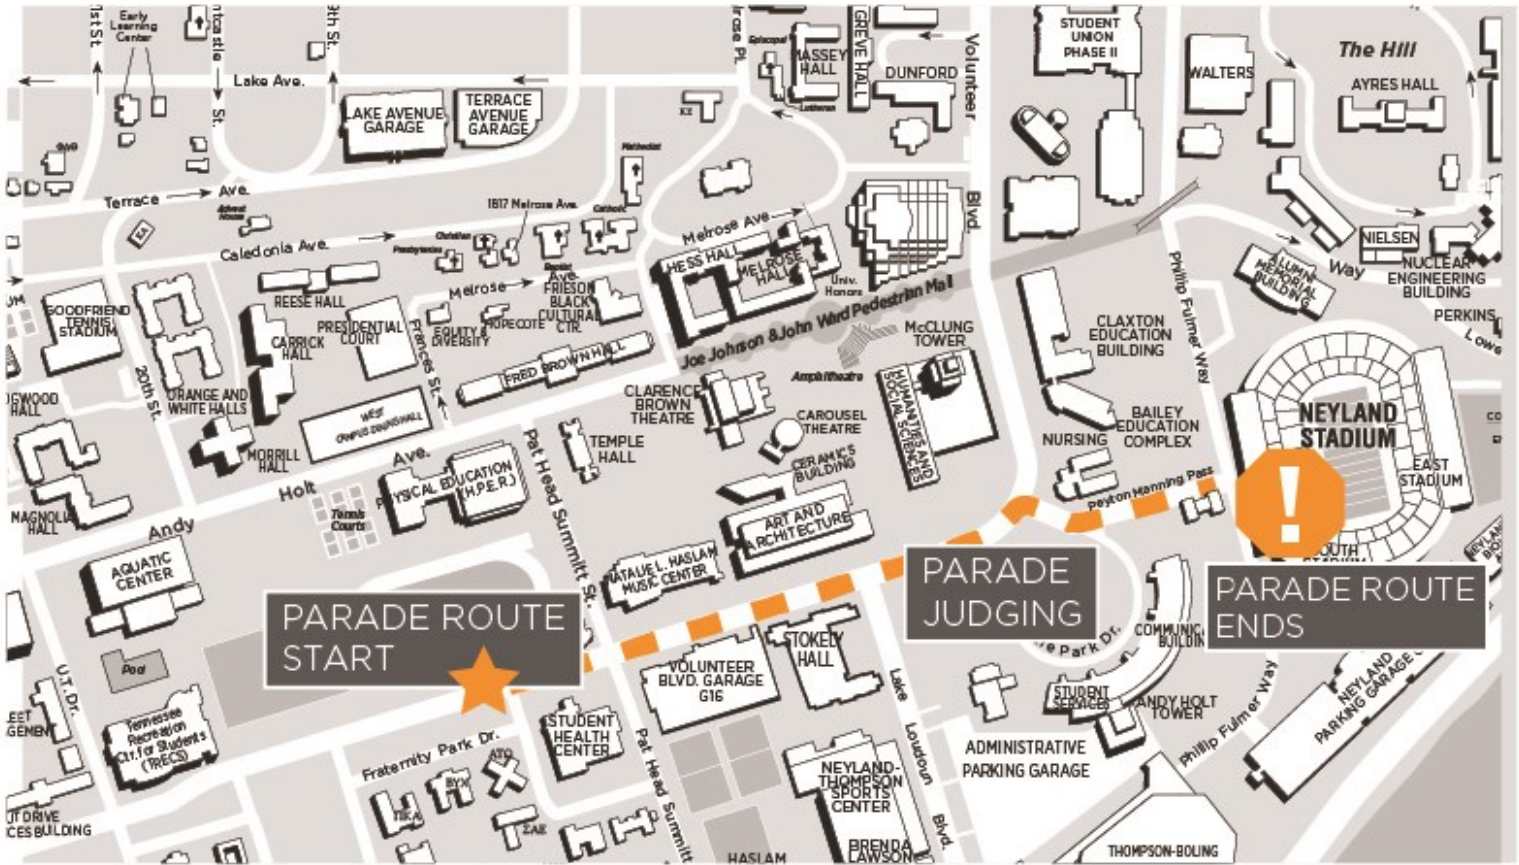

Getting Around UT - Homecoming Edition

Sun, Oct 29th - Sat, Nov 4th

Friday, November 3rd *Homecoming Parade at 4:00 - 5:00 pm*

Line up starts - 2:45 pm

- ◆ Eastbound curb lane closure of Volunteer Blvd from Todd Helton to Pat Head Summitt - complete closure of eastbound Volunteer starts at 3:30 pm

Parade - 4:00 pm

- ◆ Volunteer Blvd starting at Student Health Center and ending at Peyton Manning and Phillip Fulmer Way

Parking for the parade is in the Neyland Garage - G10

**TRAFFIC
ALERT**

AVOID - Volunteer Blvd east from 3:30 - 5:15 pm

Getting Around UT - Homecoming Edition

Sun, Oct 29th - Sat, Nov 4th

Parking and Arena updates starting October 30th with the first Lady Vols game

Rideshare lot will be C1 gravel lot behind baseball

Rideshare drivers can unload and load passengers here to avoid the congestion around the arena.

Due to upcoming construction on the west side of the stadium, portions of Phillip Fulmer and Peyton Manning are scheduled to close in December.

1. **Traveling to the Food City Center** - guests will unload at Chamique Holdsclaw and Lake Loudoun Blvd and then cross the street
2. **Returning to the Ag Campus** - guests will load at the corner of Lake Loudoun and Phillip Fulmer