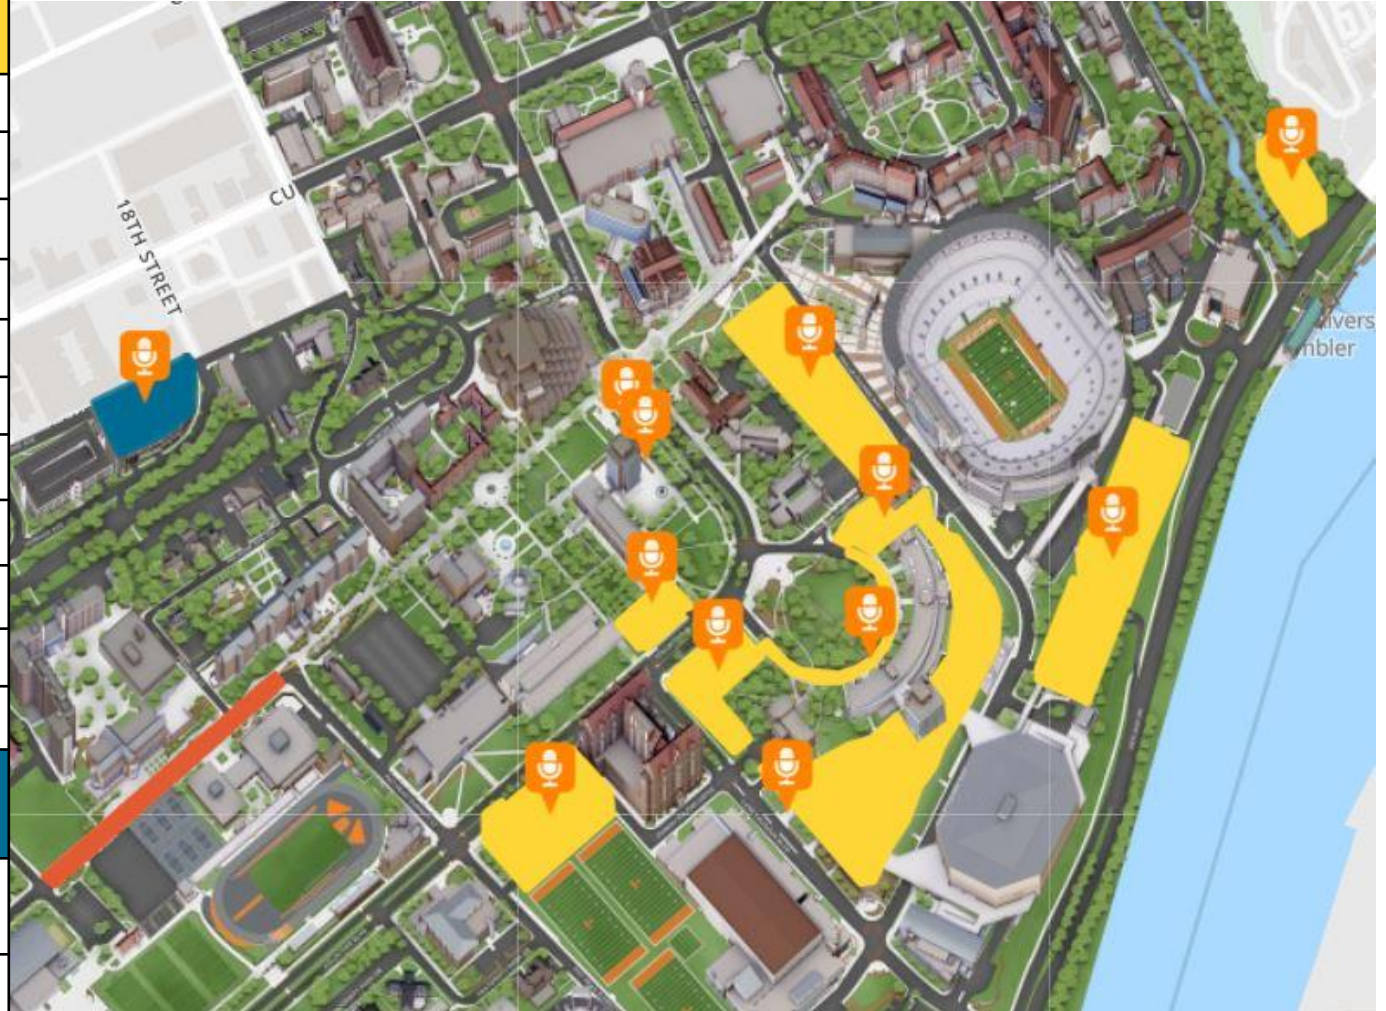

# Alan Jackson Concert 7:00pm

## Parking close to arena - lots open at 4:00pm

<b>\$10 Parking</b>	<b>Location</b>
G10	Neyland Stadium Garage
G4 and G3	Andy Holt Tower Garage-off Lake Loudoun
G5/30	Top level @ Andy Holt Tower
C8	Corner of Lake Loudoun Blvd & Volunteer Blvd
S9A	Lot next to Art & Architecture
Circle Park	Near Torchbearer
30A	Off Circle Park near Old Speech and Hearing
S9	Student Union across from Neyland Stadium
G1 & G2	McClung Tower garage
S7	Staff lot across from Wayne Basler Boathouse
G16	Volunteer Blvd Garage at Pat Head Summitt St
<b>FREE Parking</b>	<b>Location</b>
Ag Campus	CF, S65/66, C4 lots – FREE Shuttle starts at 5:30pm
G17	Terrace Ave garage – 10 minute walk to arena

## Concert Parking on the Ag Campus

5:30pm – FREE accessible Shuttle begins from River Dr