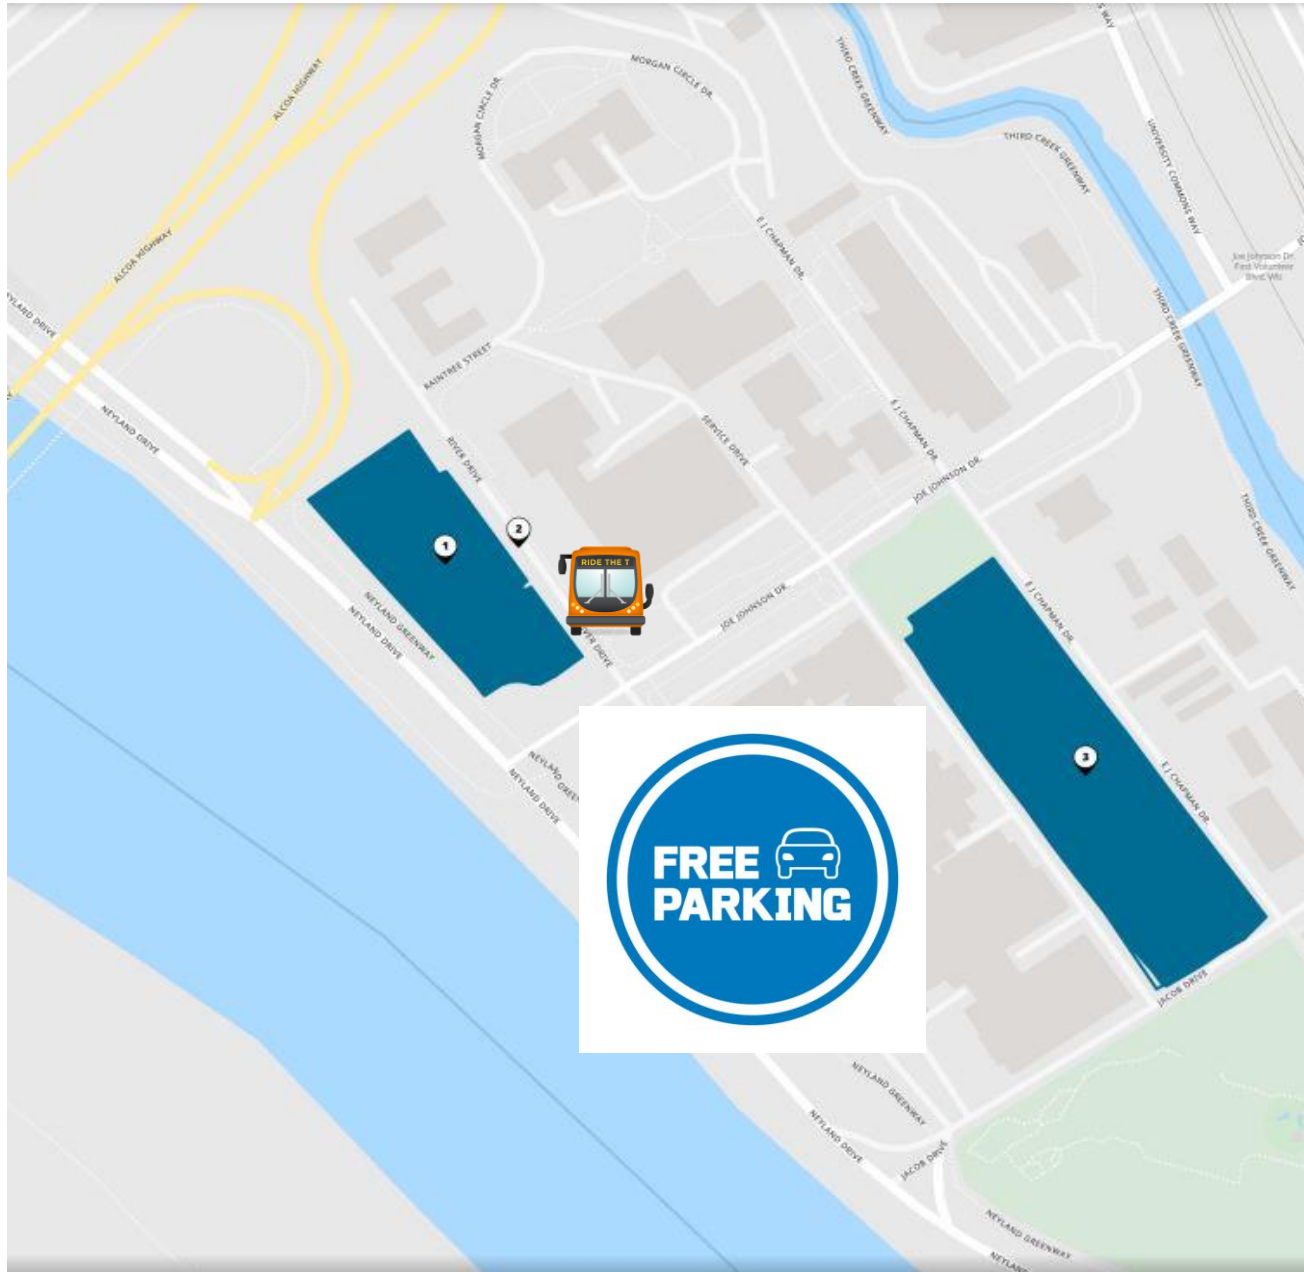

## Parking close to arena - lots open at 4:00pm

<b>\$10 Parking</b>	<b>Location</b>
G10	Neyland Stadium Garage
G4 and G3	Andy Holt Tower Garage-off Lake Loudoun
G5/30	Top level @ Andy Holt Tower
C8	Corner of Lake Loudoun Blvd & Volunteer Blvd
S9A	Lot next to Art & Architecture
Circle Park	Near Torchbearer
30A	Off Circle Park near Old Speech and Hearing
S9	Student Union across from Neyland Stadium
G1 & G2	McClung Tower garage
S7	Staff lot across from Wayne Basler Boathouse
G16	Volunteer Blvd Garage at Pat Head Summitt St
<b>FREE Parking</b>	<b>Location</b>
Ag Campus	CF, S65/66, C4 lots – FREE Shuttle starts at 5:30pm
G17	Terrace Ave garage – 10 minute walk to arena

## Concert Parking on the Ag Campus

5:30pm – FREE accessible Shuttle begins from River Dr