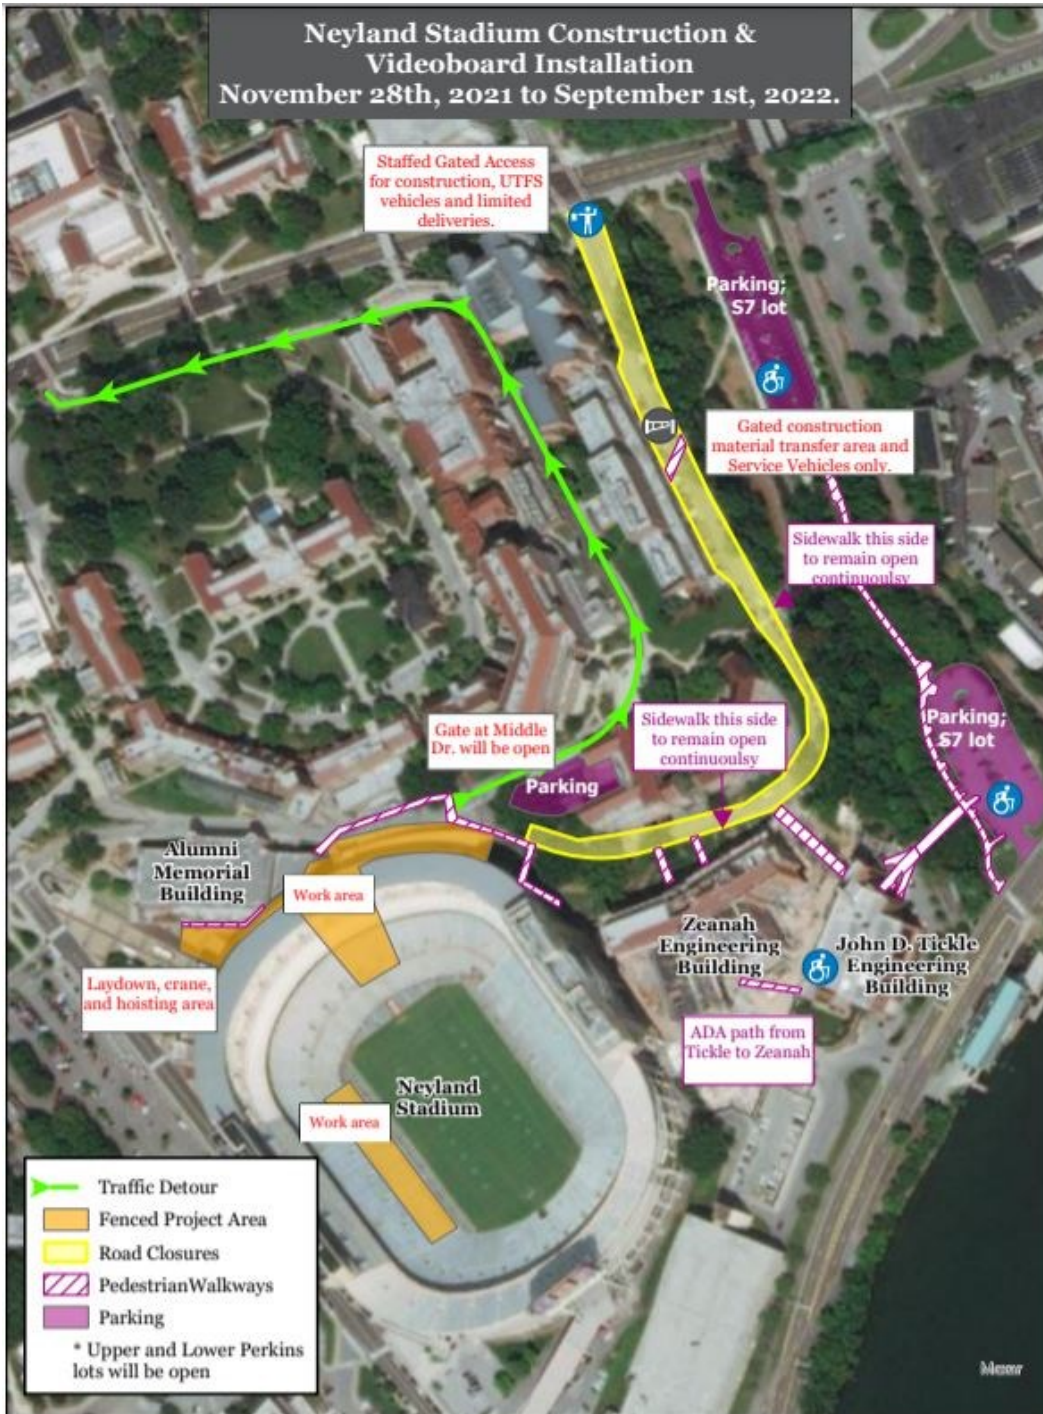

Neyland Stadium Construction & Videoboard Installation

November 28th, 2021 to September 1st, 2022.

Construction at Neyland Stadium and installation of a videoboard on the north end starts Nov 28, 2021 until Sep 1, 2022

Impacted areas:

- S7 parking on Estabrook and Lower Dr closed
- Estabrook and Lower drives closed to through traffic

Roads impacted

- Estabrook will be closed to through traffic
- Lower Dr will be closed from just below the lower Perkins entrance to Estabrook
- The Cumberland and Estabrook entrance will be staffed during business hours and only allow construction, limited deliveries, and specific Facilities Services vehicles
- Middle Dr will remain open and the gate arm will be up during this timeframe

Parking impacted

- S7 parking will be closed on Lower and Estabrook
- Alternative parking options include:
 - S7 lot on Cumberland next to Second Creek
 - S7 lot on Neyland across from the boathouse
 - Both of these lots have had open spaces throughout the fall

Hot Wheels Monster Trucks @ Thompson-Boling Arena Jan 8 & 9

Date: Sat, Jan 8 and Sun, Jan 9 at 2:30 pm

Parking restrictions begin 10:30 am Lots near the Arena will be utilized for event parking

Special event \$10 parking for attendees: G3, G4, G5/30, G10, G16, C6, C8, and Circle Park