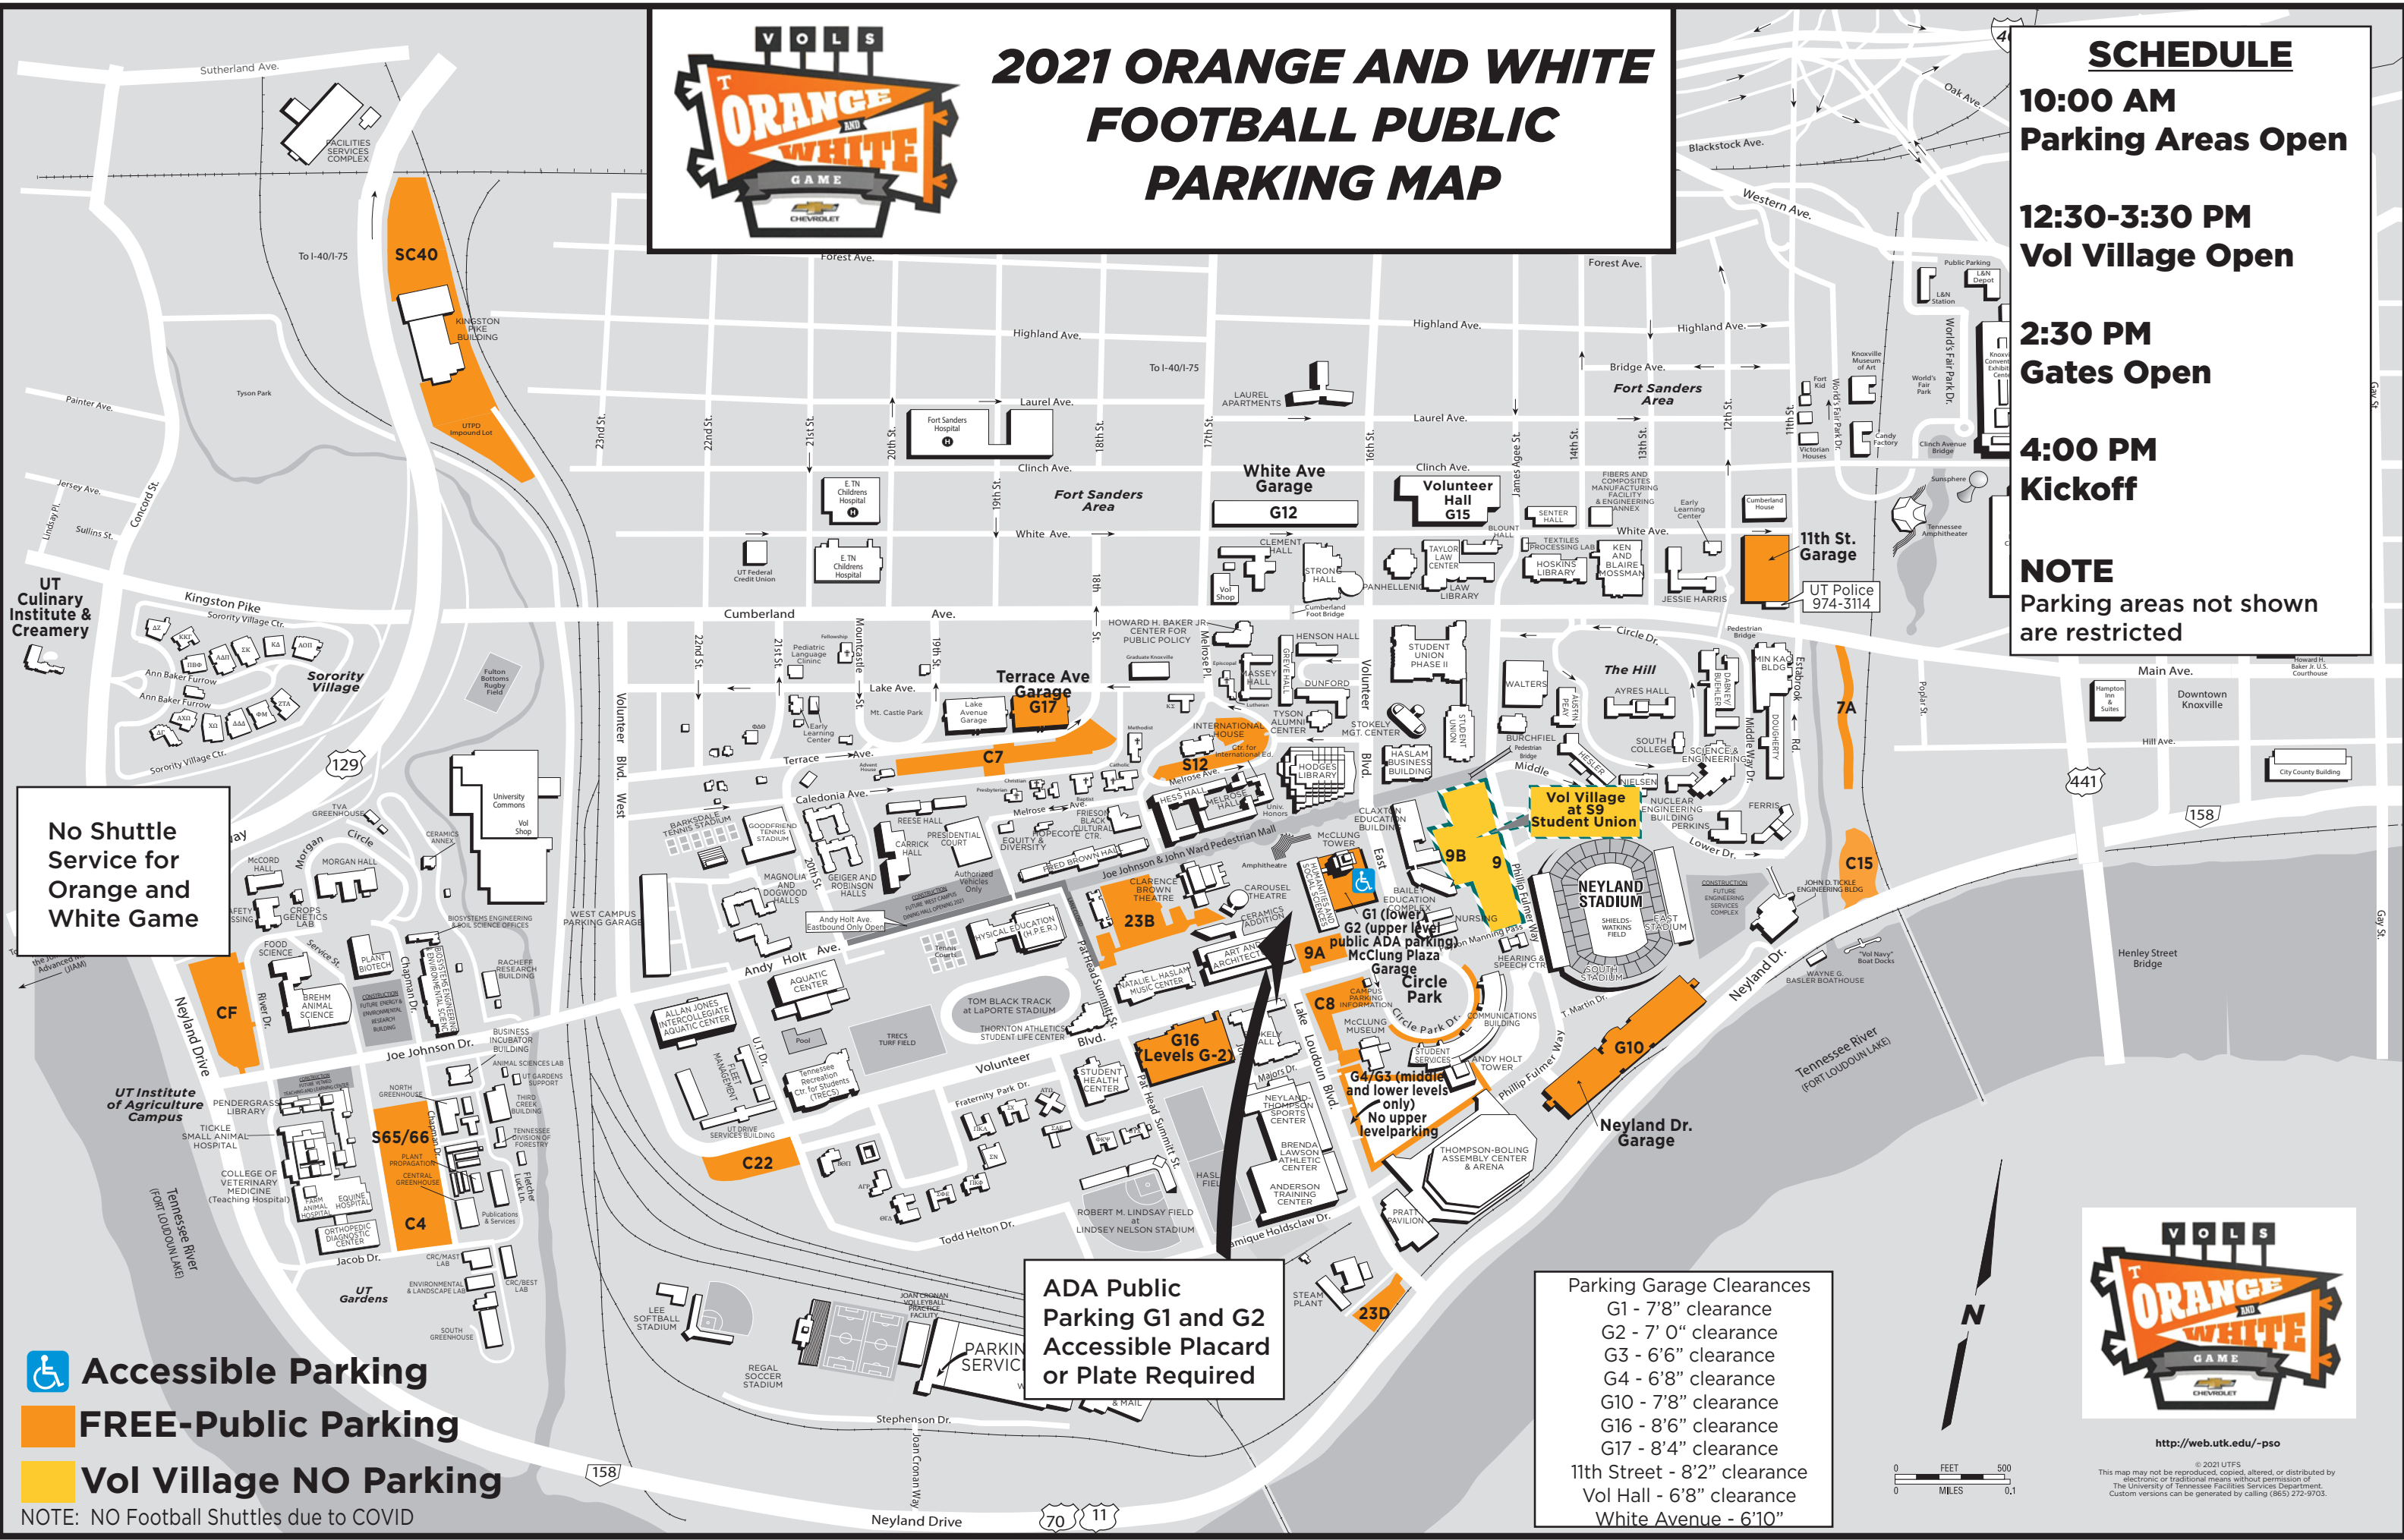

2021 ORANGE AND WHITE FOOTBALL PUBLIC PARKING MAP

SCHEDULE

10:00 AM
Parking Areas Open

12:30-3:30 PM
Vol Village Open

2:30 PM
Gates Open

4:00 PM
Kickoff

NOTE
Parking areas not shown are restricted