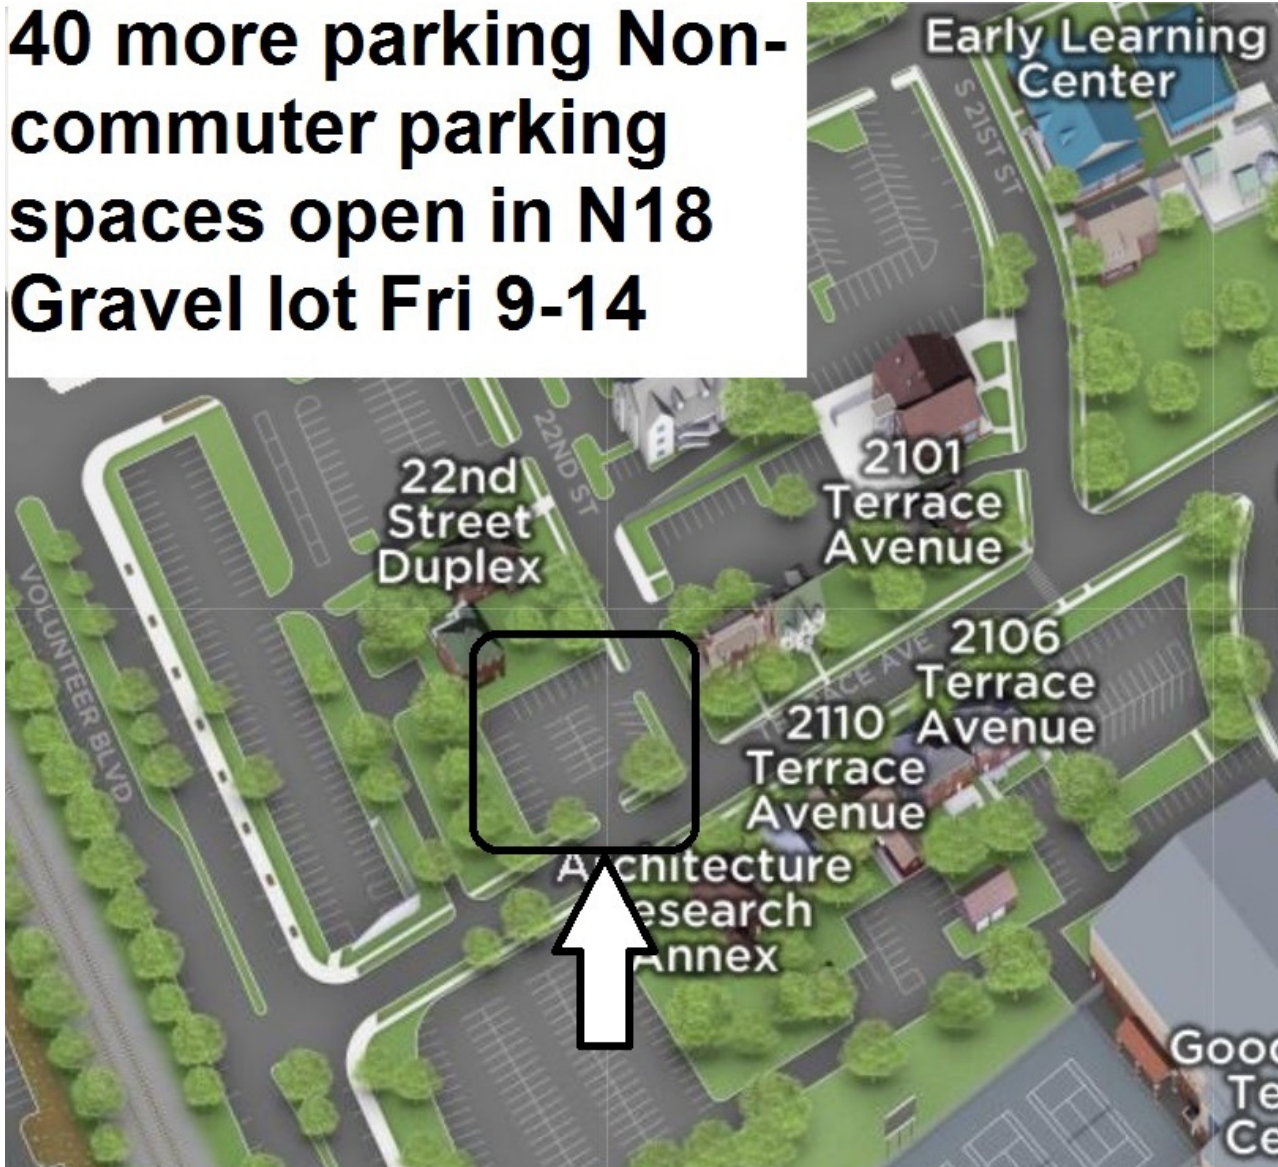

**40 more parking Non-commuter parking spaces open in N18 Gravel lot Fri 9-14**

*It might not be pretty... but it is **40 more residential parking spaces***

2201 Terrace Ave at the corner of Terrace Ave and 22<sup>nd</sup> St