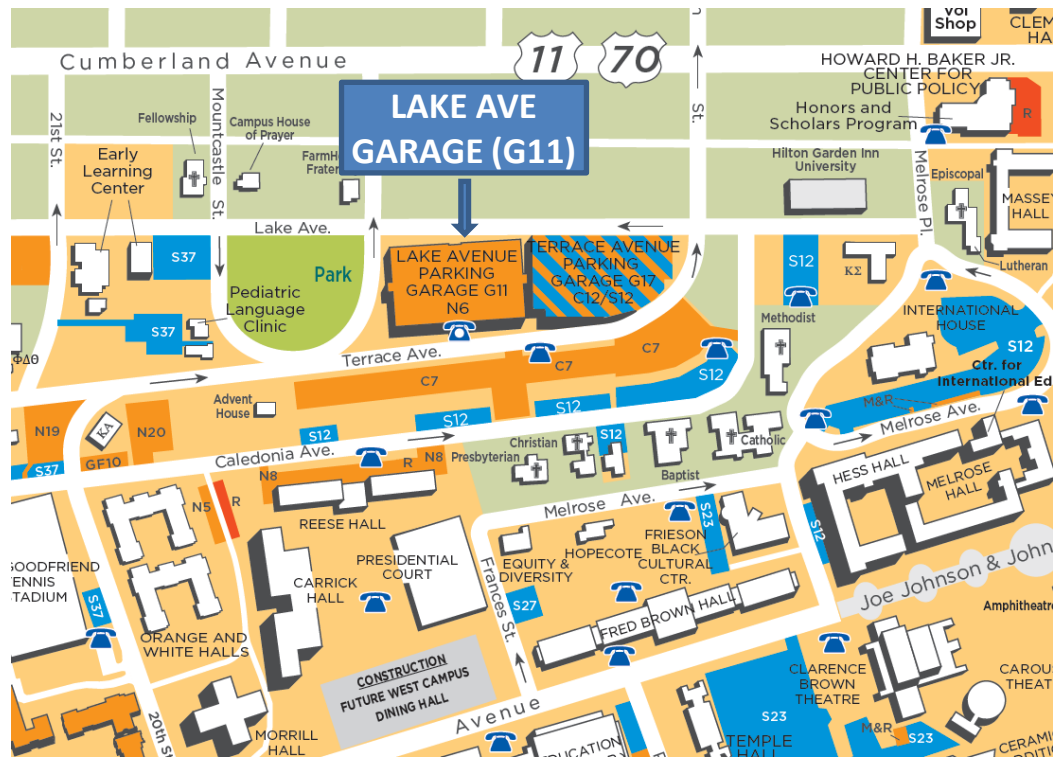

2018 Parking Changes Impacting Residential Students

1. Lake Ave now all residential (915 spaces)
2. CFN1 lot is now just CF – NO N parking
3. N18 gravel lot has closed due to increased capacity of garage
4. Motorcycle Parking on Volunteer Blvd now on Melrose Ave by Hodges Library

PARKING CHANGES

Lake Avenue Garage (G11):

- All Levels/Entire Garage will be Non-Commuter N6 parking

PARKING CHANGES

Motorcycle spaces on sidewalk at Volunteer Blvd & Melrose Ave relocated to near S12 I House entrance

Motorcycle spaces on sidewalk at Volunteer Blvd & Melrose Ave relocated to near S12 I House entrance