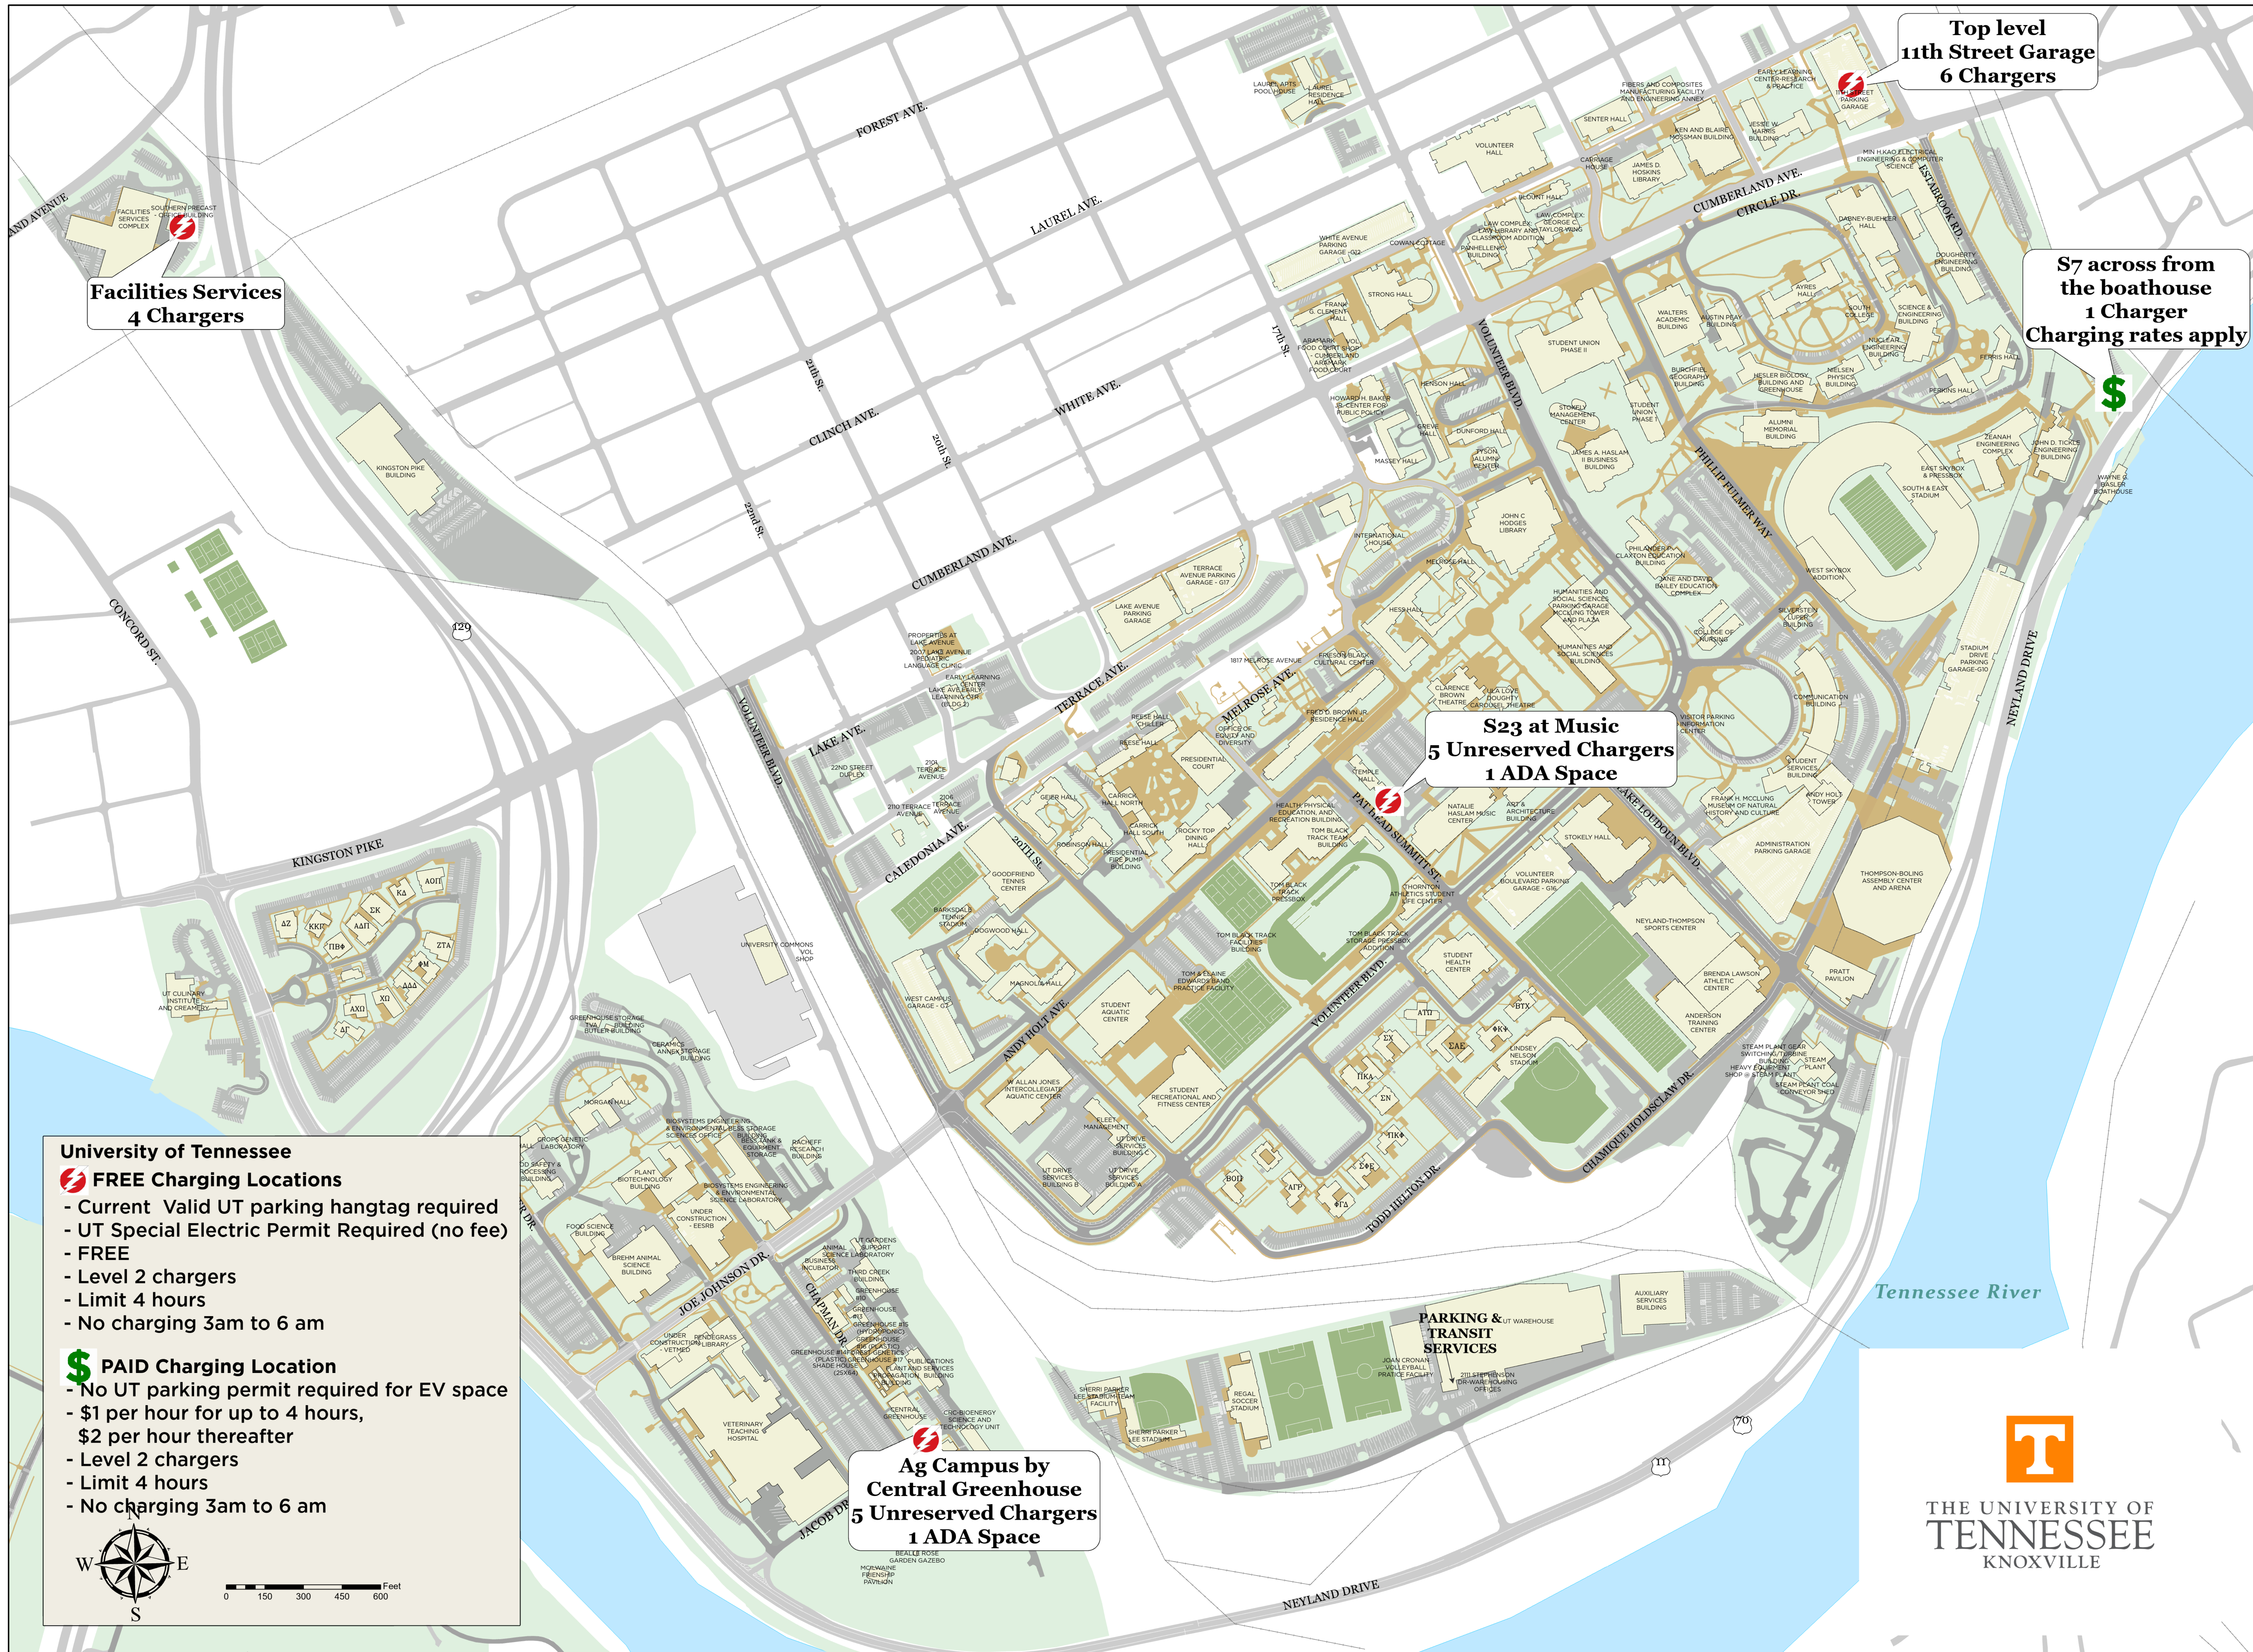

Electric Vehicle Charging Stations

**Facilities Services
4 Chargers**

**Top level
11th Street Garage
6 Chargers**

**S7 across from
the boathouse
1 Charger
Charging rates apply**

**S23 at Music
5 Unreserved Chargers
1 ADA Space**

**Ag Campus by
Central Greenhouse
5 Unreserved Chargers
1 ADA Space**

University of Tennessee

FREE Charging Locations

- Current Valid UT parking hangtag required
- UT Special Electric Permit Required (no fee)
- FREE
- Level 2 chargers
- Limit 4 hours
- No charging 3am to 6 am

\$ PAID Charging Location

- No UT parking permit required for EV space
- \$1 per hour for up to 4 hours, \$2 per hour thereafter
- Level 2 chargers
- Limit 4 hours
- No charging 3am to 6 am