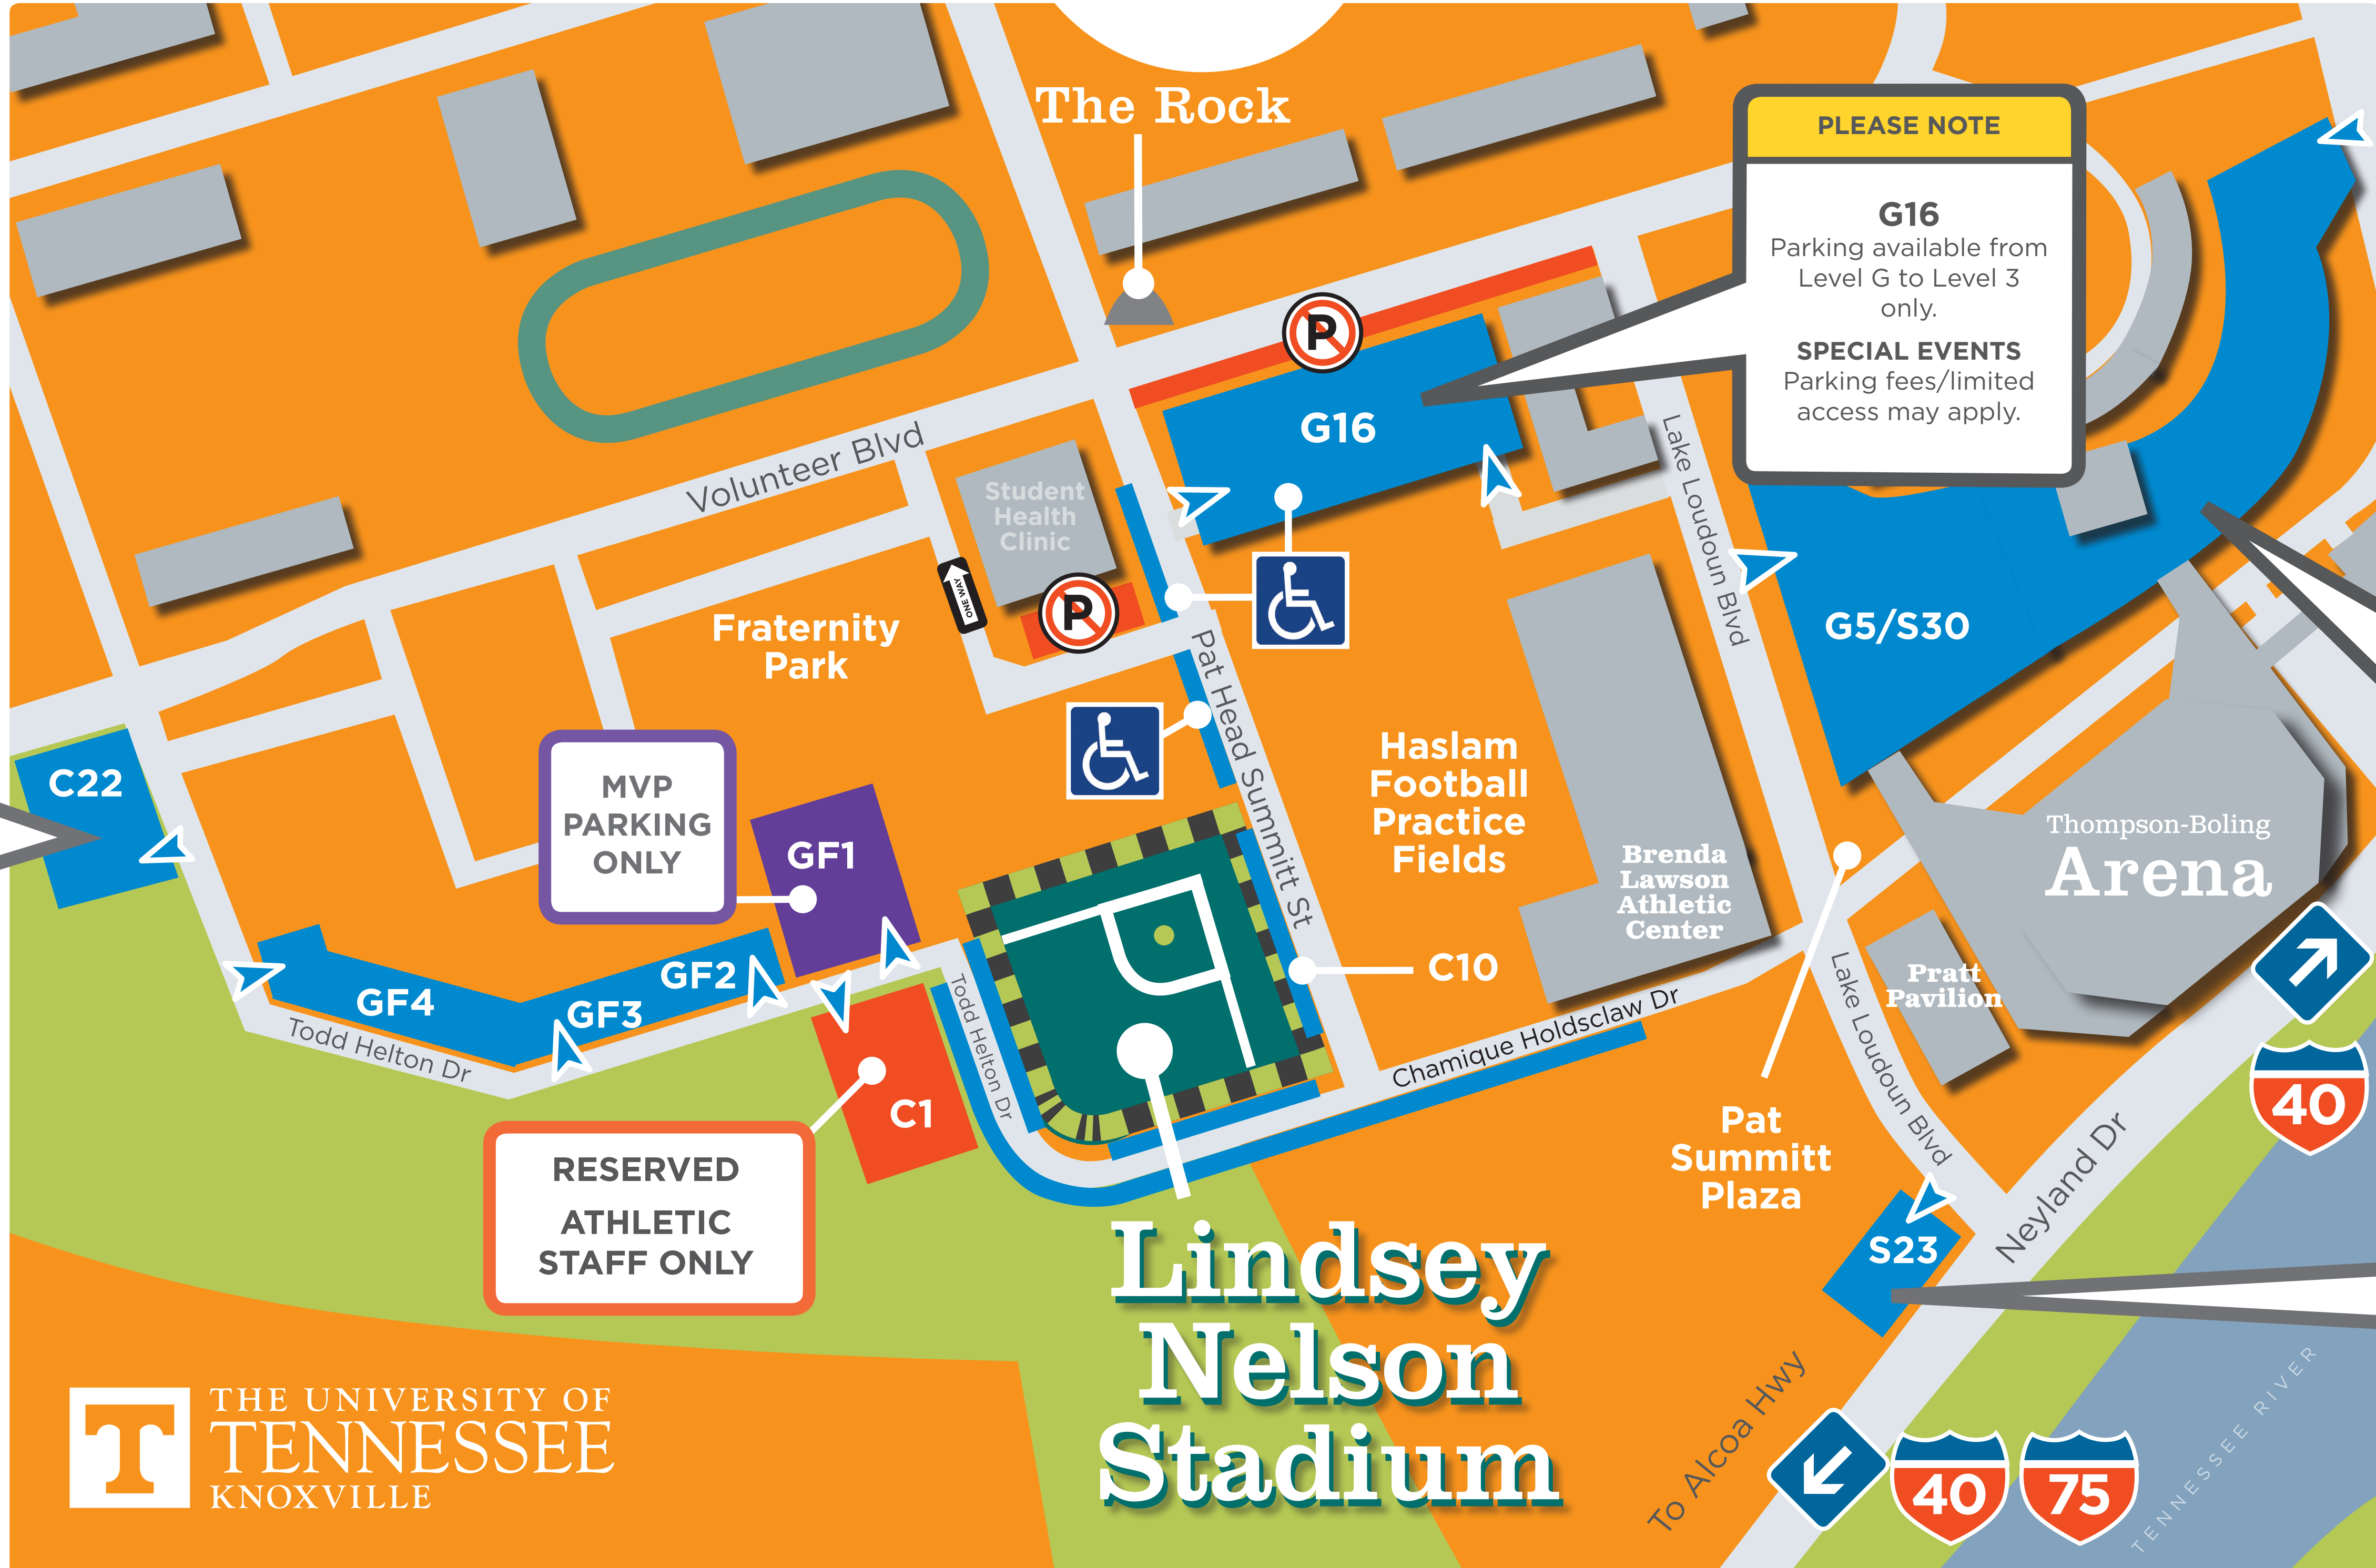

# BASEBALL PARKING

**PLEASE NOTE**

**C22**  
available ONLY after 5 p.m. on Fridays and all day on weekends.  
**SPECIAL EVENTS**  
Parking fees/limited access may apply.

**PLEASE NOTE**

**G16**  
Parking available from Level G to Level 3 only.  
**SPECIAL EVENTS**  
Parking fees/limited access may apply.

**PLEASE NOTE**

**G5/S30**  
(top of parking garage off Lake Loudoun) available ONLY after 5 p.m. on Fridays and all day on weekends.  
**SPECIAL EVENTS**  
Parking fees/limited access may apply.

**RESERVED ATHLETIC STAFF ONLY**

**PLEASE NOTE**

**S23**  
available ONLY after 5 p.m. on Fridays and all day on weekends.  
**SPECIAL EVENTS**  
Parking fees/limited access may apply.

1 9 5 3 8 4

 THE UNIVERSITY OF TENNESSEE KNOXVILLE

FEB 2017

**KEY**

-  Public Parking
-  Public Parking Entrance
-  North