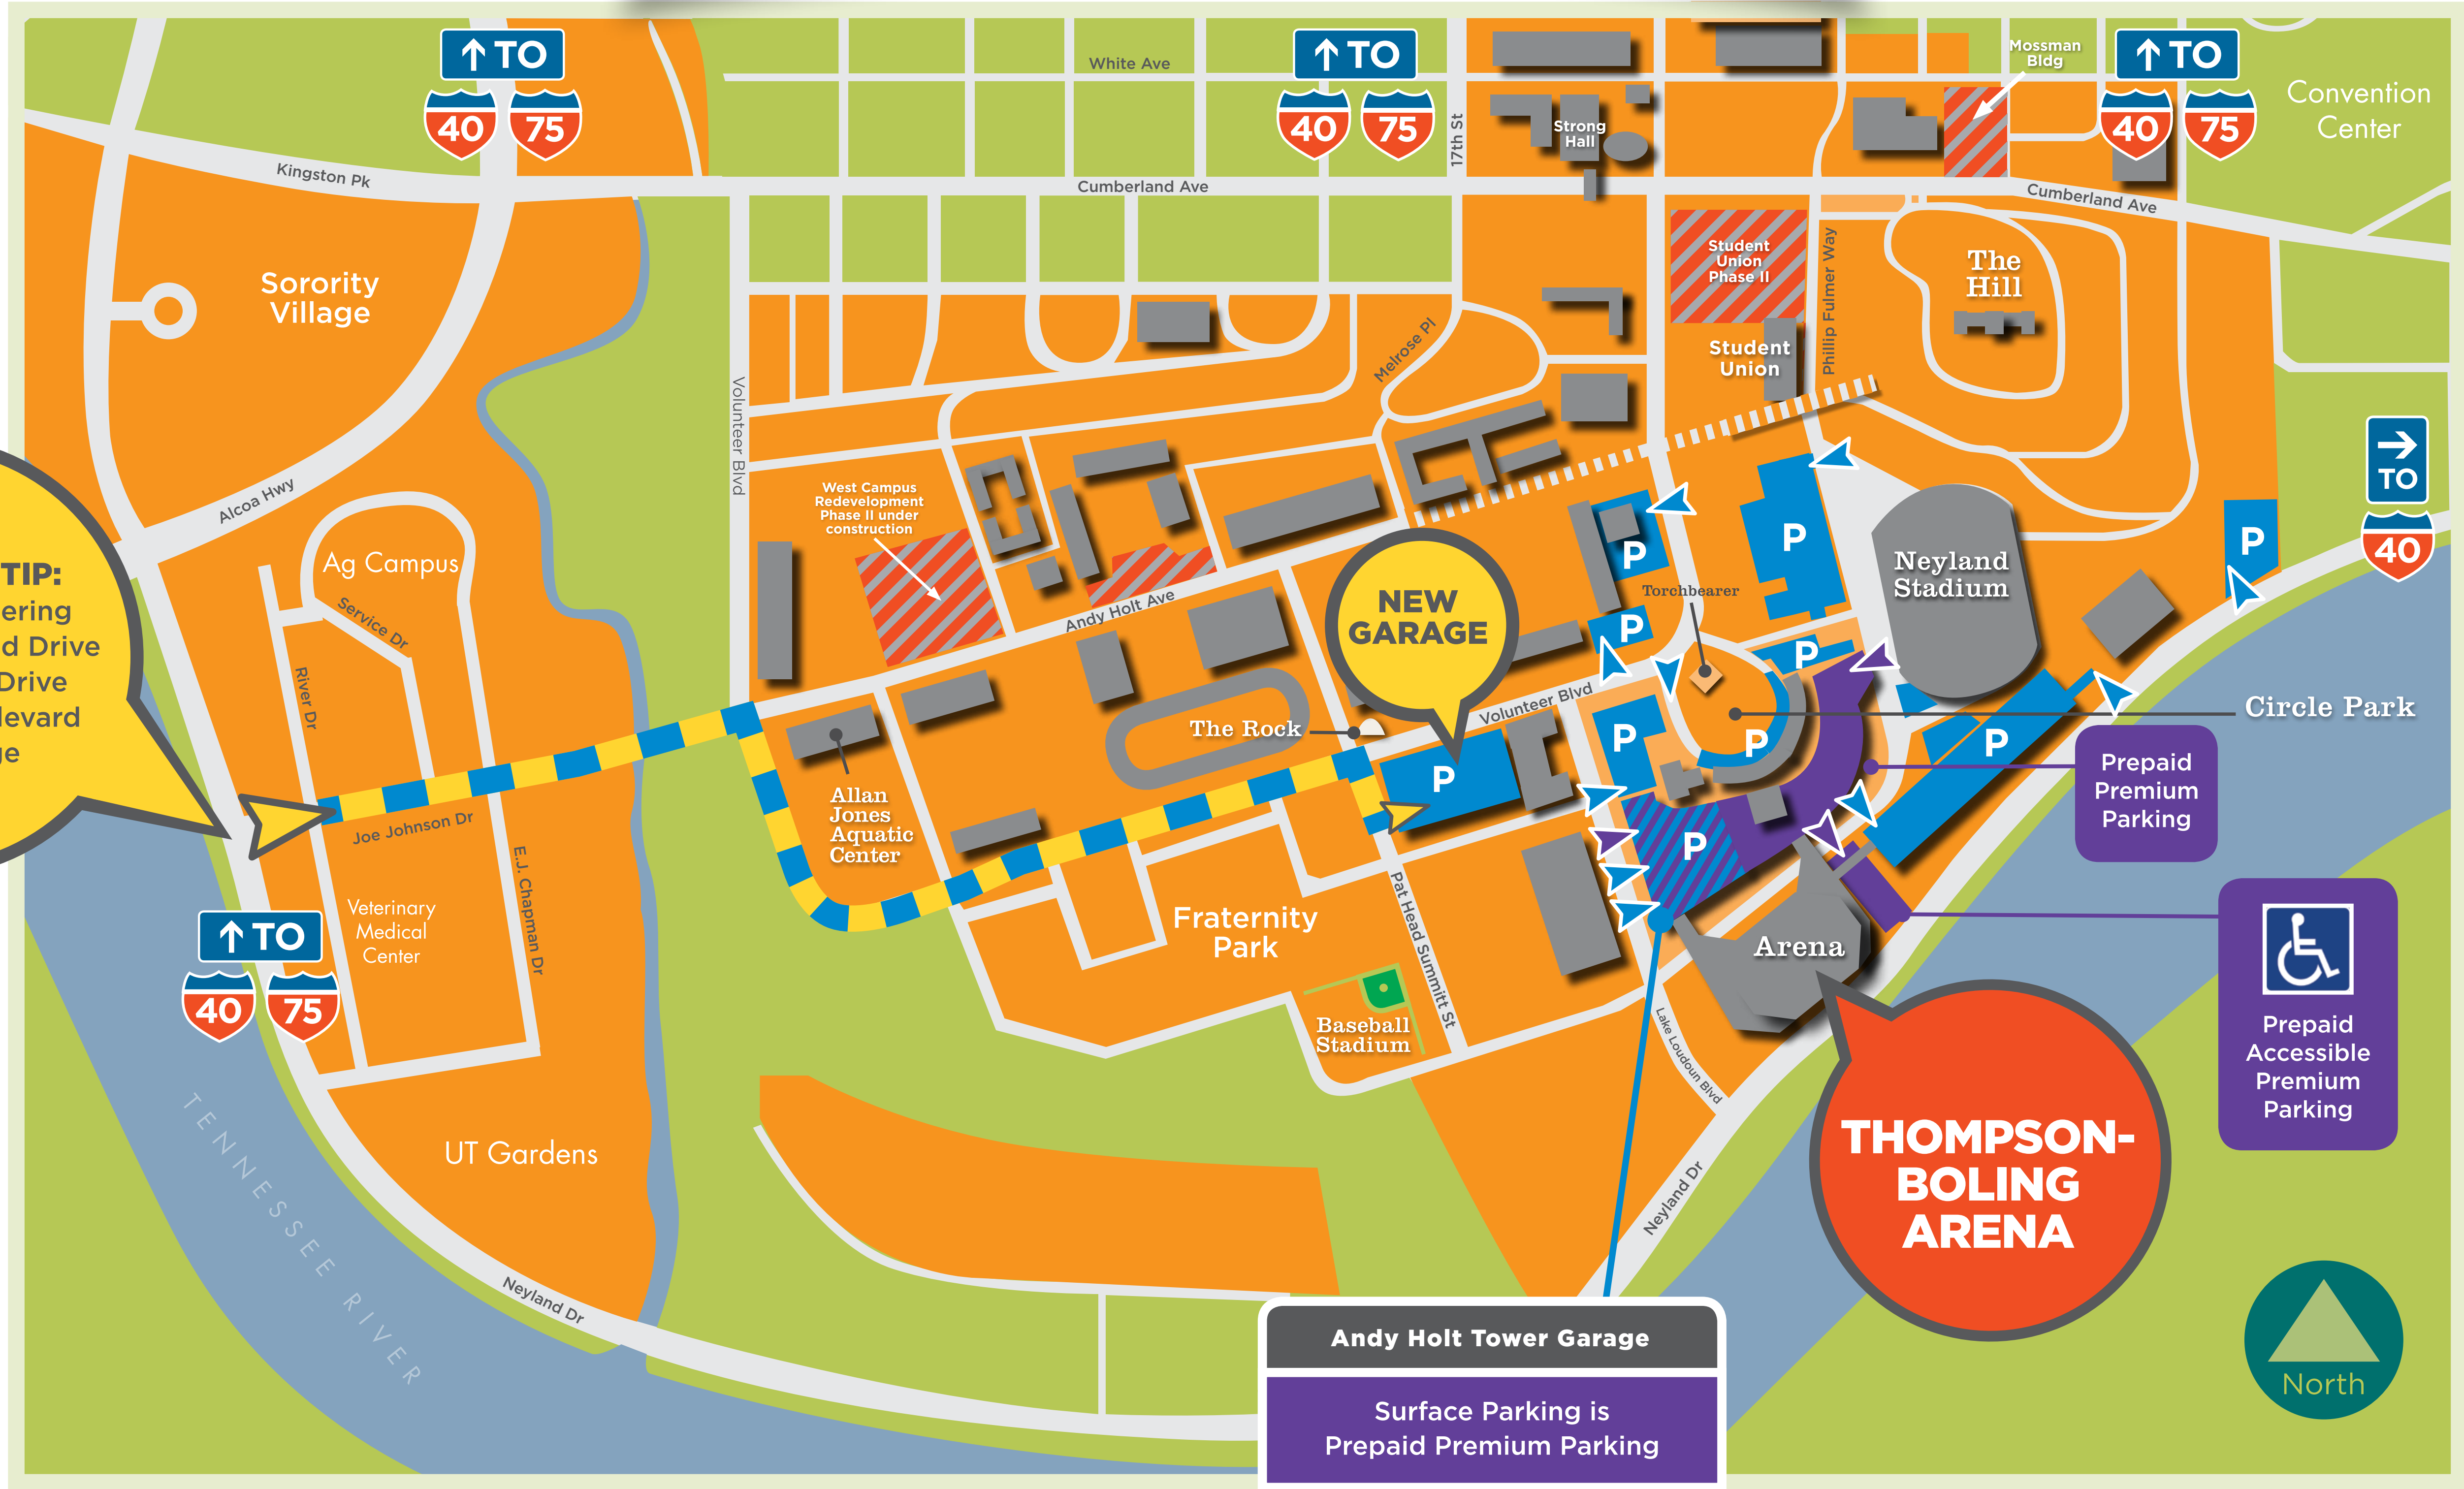

# ARENA CONCERT/EVENT PARKING

**TIME-SAVER TIP:**  
Save time by entering campus via Neyland Drive to Joe Johnson Drive to Volunteer Boulevard to new garage

**Andy Holt Tower Garage**  
Surface Parking is Prepaid Premium Parking  
Garage Parking in Lower Levels is \$10/Vehicle Public Parking

Prepaid Accessible Premium Parking

**KEY**

- \$10/Vehicle Public Parking
- Public Parking Entrance
- Prepaid Premium Parking
- Prepaid Premium Parking Entrance