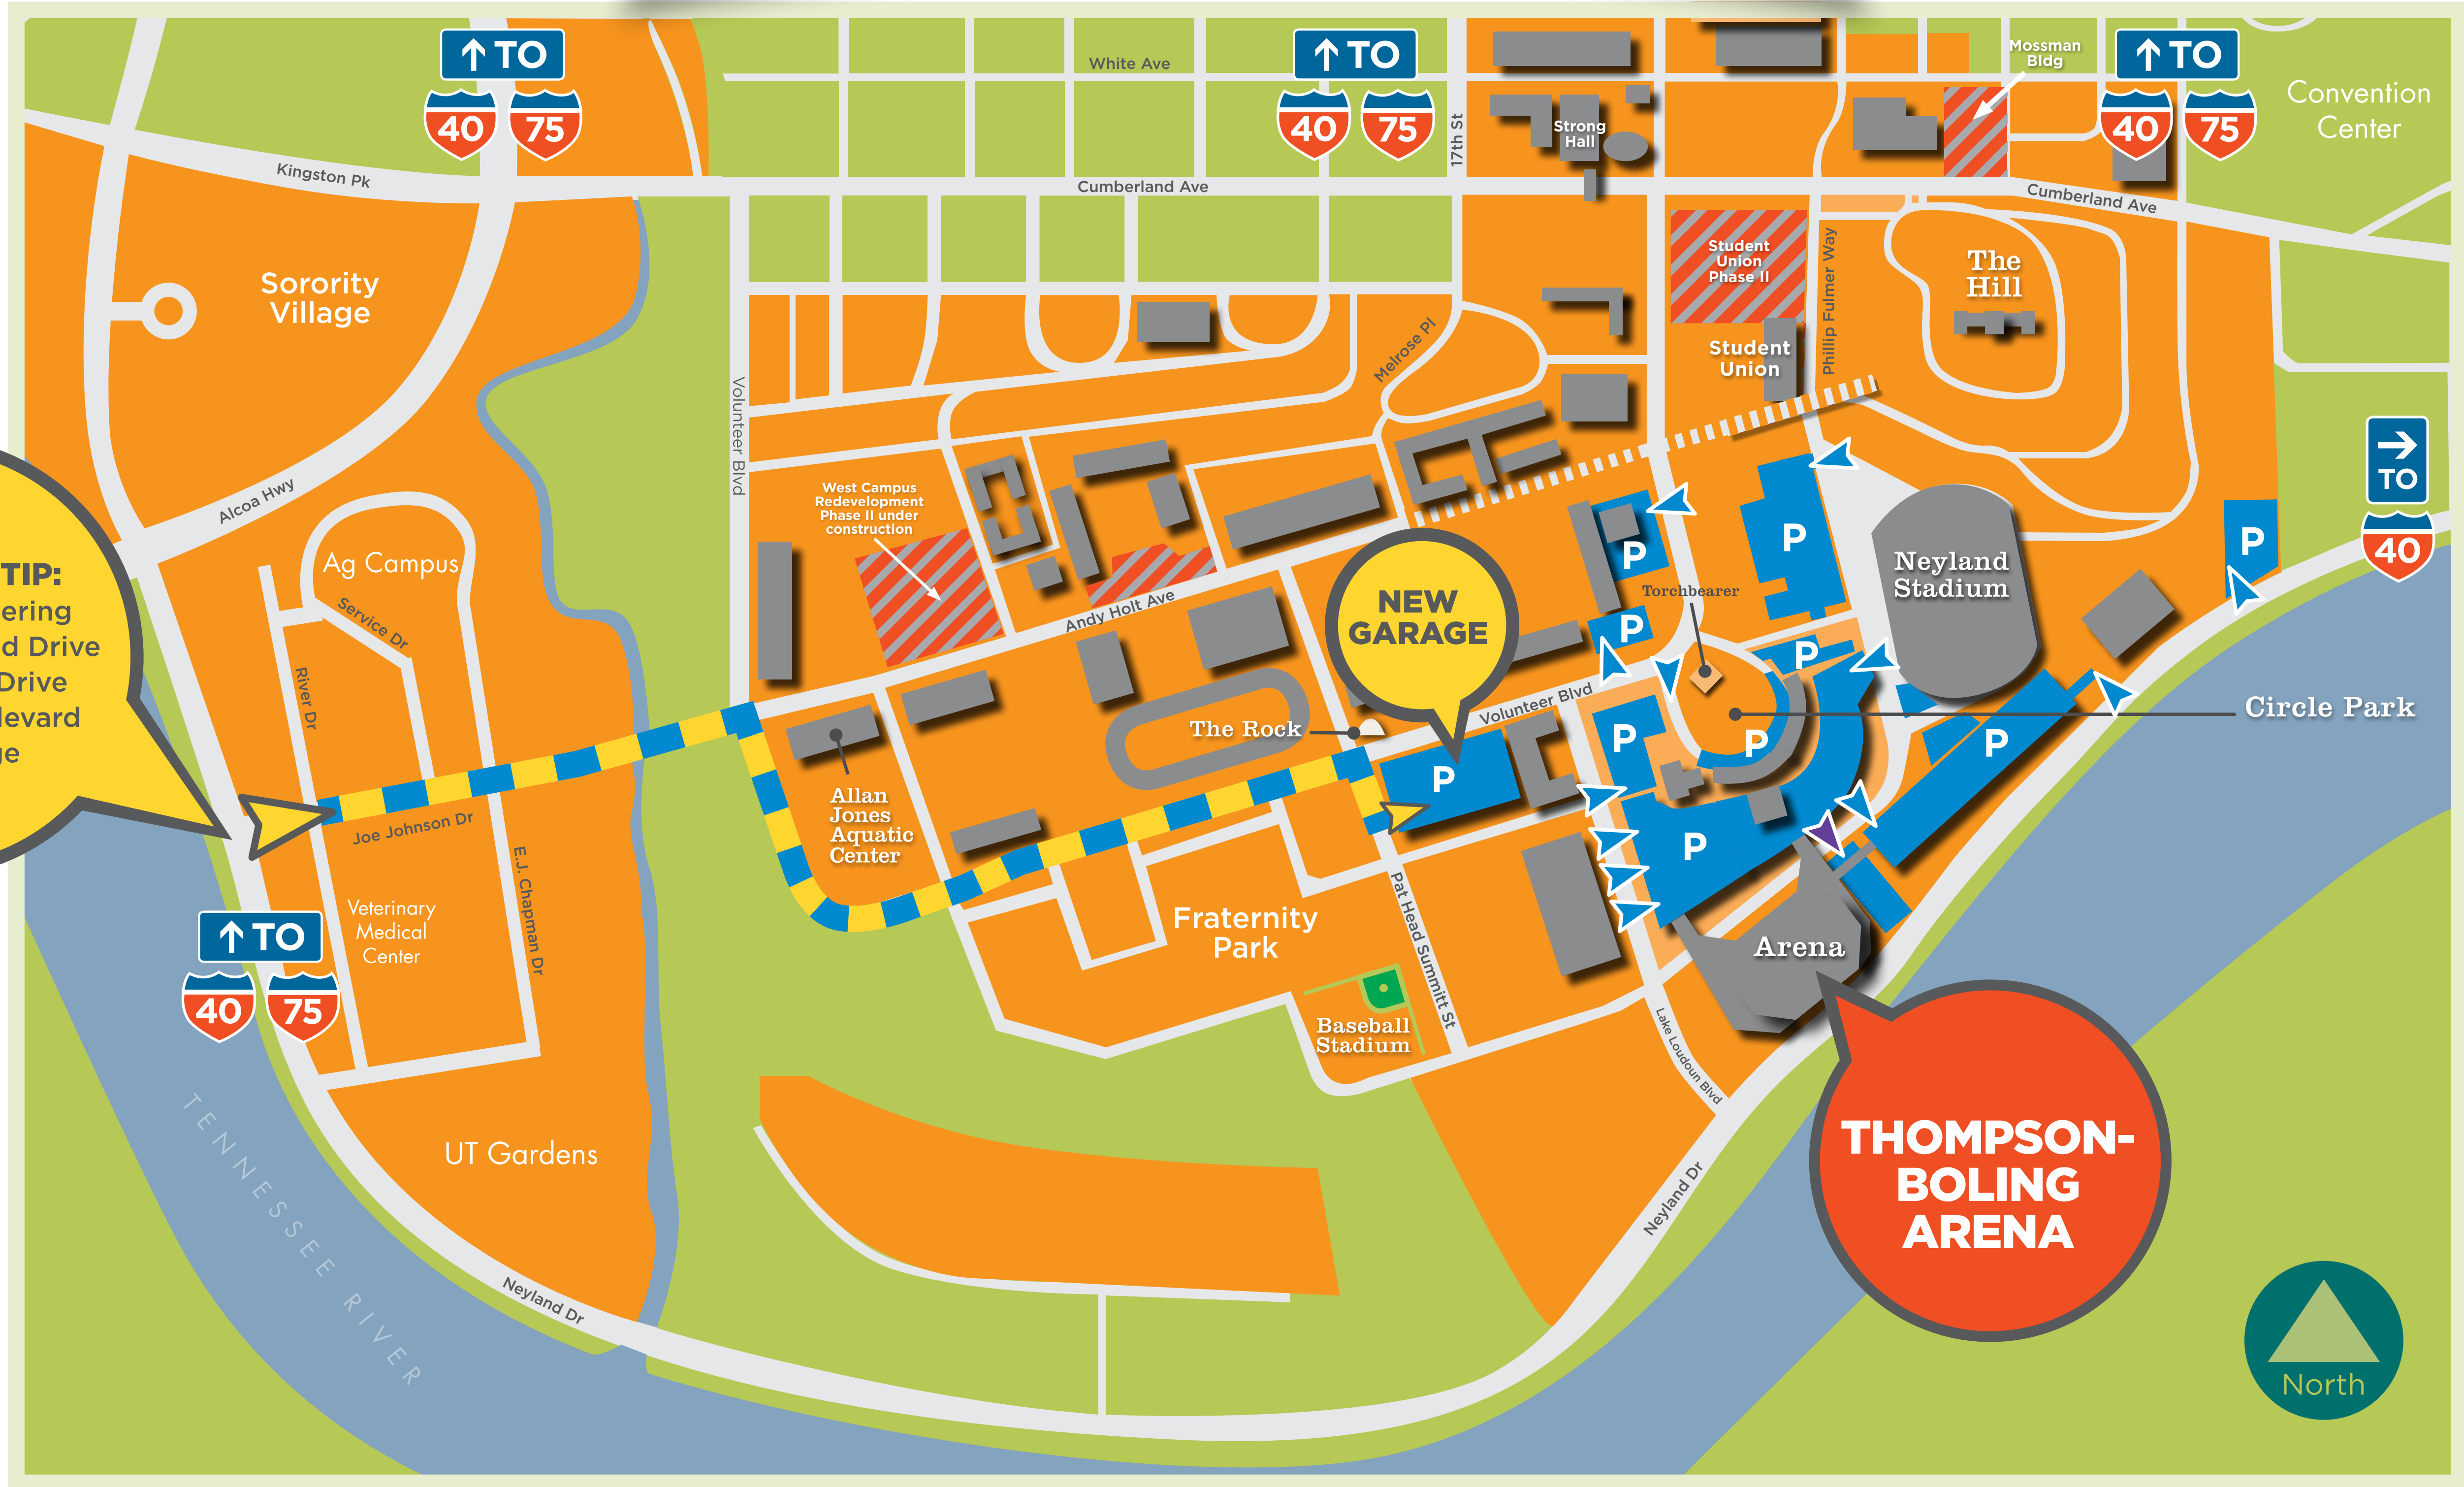

ARENA CONCERT/EVENT PARKING

TIME-SAVER TIP:
Save time by entering campus via Neyland Drive to Joe Johnson Drive to Volunteer Boulevard to new garage

THOMPSON-BOLING ARENA

K E Y | ■ \$10/Vehicle Public Parking | ▶ Public Parking Entrance