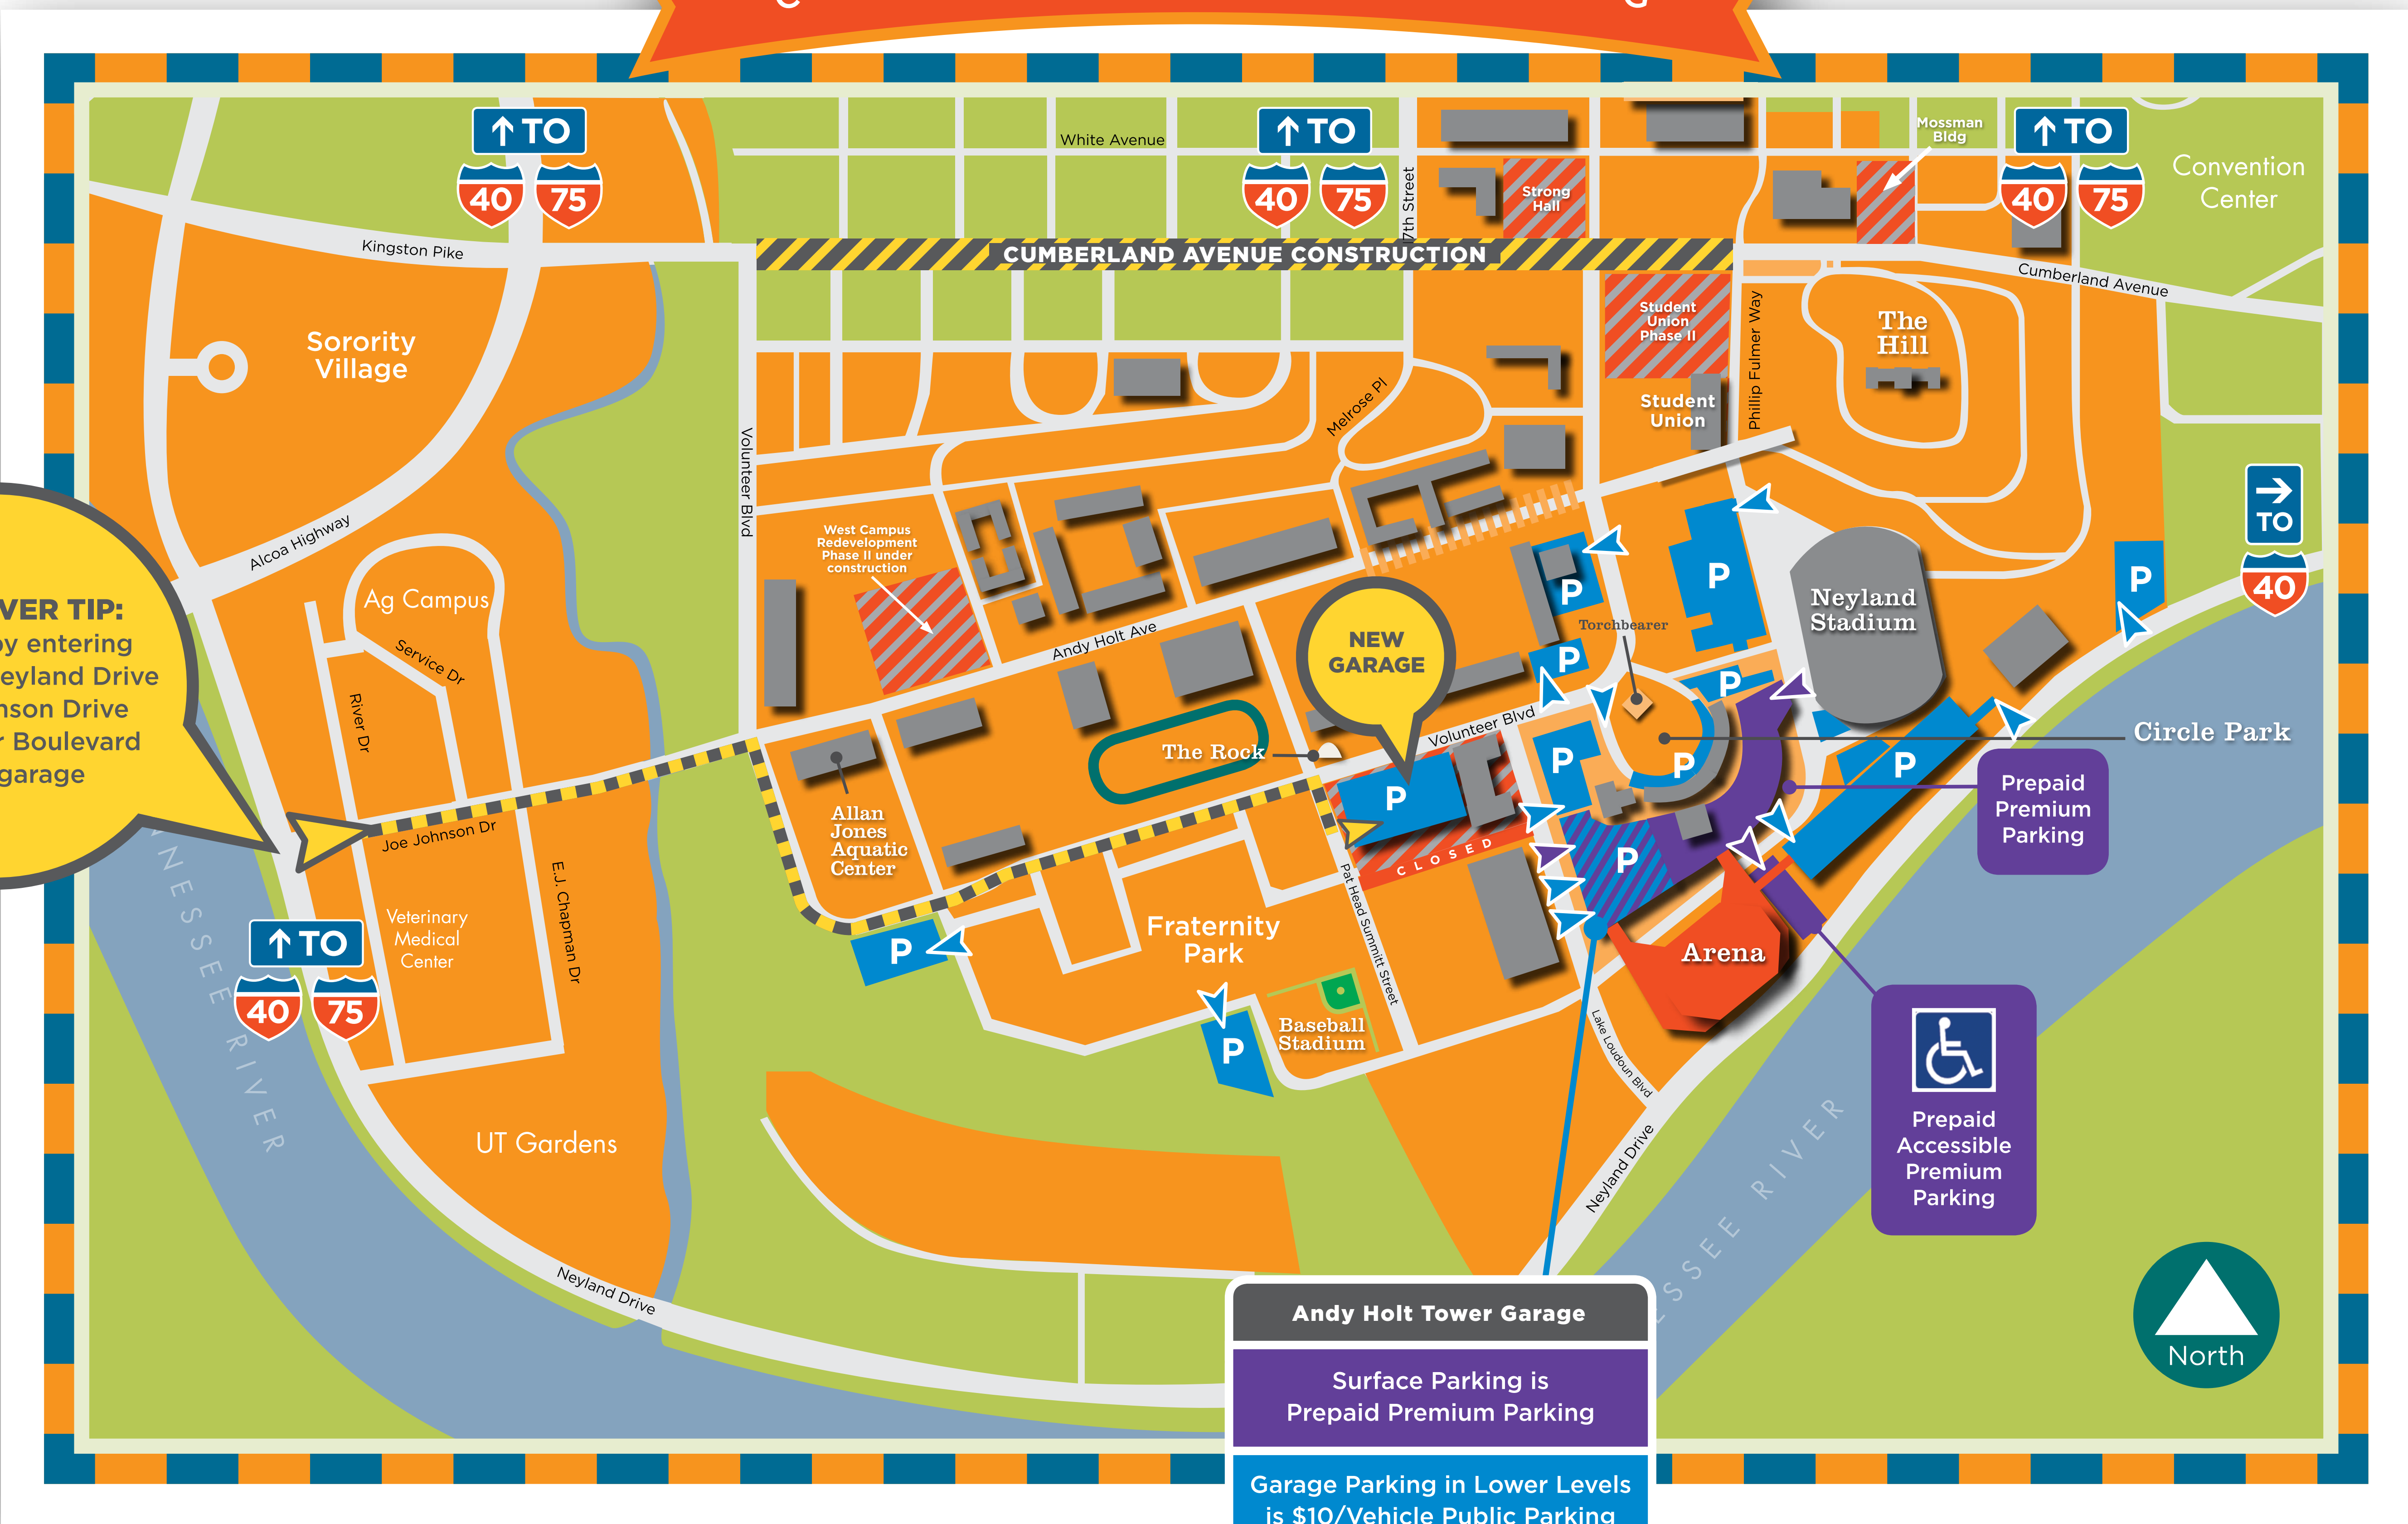

**C O N C E R T P A R K I N G**

**TIME-SAVER TIP:**  
Save time by entering campus via Neyland Drive to Joe Johnson Drive to Volunteer Boulevard to new garage

**Andy Holt Tower Garage**  
Surface Parking is Prepaid Premium Parking  
Garage Parking in Lower Levels is \$10/Vehicle Public Parking

**K E Y** | ■ \$10/Vehicle Public Parking | ▶ Public Parking Entrance | ■ Prepaid Parking | ▶ Prepaid Parking Entrance